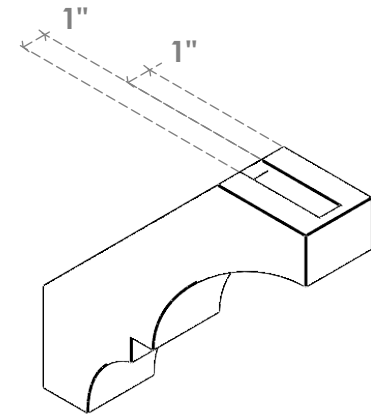

# ITEM NUMBER: BRCURO030X12000X12000BOARCPR

3"W X 12"D X 12"H BALBOA ROUGH CEDAR WOODGRAIN OPEN  
TIMBERTHANE BRACE, PRIMED TAN

**SIDE PROFILE**

**FRONT PROFILE**

**ISOMETRIC**

EKENA MILLWORK  
2300 WEST MAIN ST.  
CLARKSVILLE, TX 75426  
TOLL FREE: 866-607-0453  
WWW.EKENAMILLWORK.COM

#### NOTES

1. INSTALLATION TO BE COMPLETED IN ACCORDANCE WITH MANUFACTURER'S SPECIFICATIONS.
2. DRAWING MAY NOT BE TO SCALE
3. THIS DRAWING IS INTENDED FOR DESIGN AND PLANNING PURPOSES ONLY.
4. ALL INFORMATION CONTAINED HEREIN WAS CURRENT AT THE TIME OF DEVELOPMENT BUT MUST BE REVIEWED AND APPROVED BY THE PRODUCT MANUFACTURER TO BE CONSIDERED ACCURATE.
5. TIMBERTHANE ARCHITECTURAL PRODUCTS ARE MADE FROM HIGH DENSITY URETHANE AND COME FACTORY PRIMED