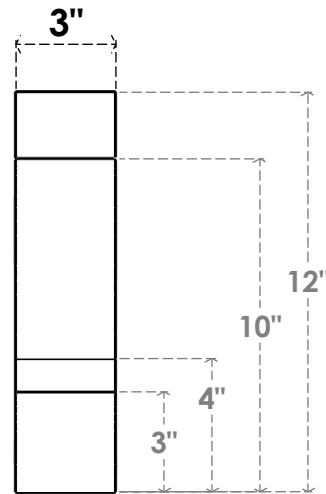

# ITEM NUMBER: BRCURO030X12000X12000BOARCPR

3"W X 12"D X 12"H BALBOA ROUGH CEDAR WOODGRAIN OPEN  
TIMBERTHANE BRACE, PRIMED TAN

**SIDE PROFILE**

**FRONT PROFILE**

**ISOMETRIC**

EKENA MILLWORK  
2300 WEST MAIN ST.  
CLARKSVILLE, TX 75426  
TOLL FREE: 866-607-0453  
WWW.EKENAMILLWORK.COM

#### NOTES

1. INSTALLATION TO BE COMPLETED IN ACCORDANCE WITH MANUFACTURER'S SPECIFICATIONS.
2. DRAWING MAY NOT BE TO SCALE
3. THIS DRAWING IS INTENDED FOR DESIGN AND PLANNING PURPOSES ONLY.
4. ALL INFORMATION CONTAINED HEREIN WAS CURRENT AT THE TIME OF DEVELOPMENT BUT MUST BE REVIEWED AND APPROVED BY THE PRODUCT MANUFACTURER TO BE CONSIDERED ACCURATE.
5. TIMBERTHANE ARCHITECTURAL PRODUCTS ARE MADE FROM HIGH DENSITY URETHANE AND COME FACTORY PRIMED