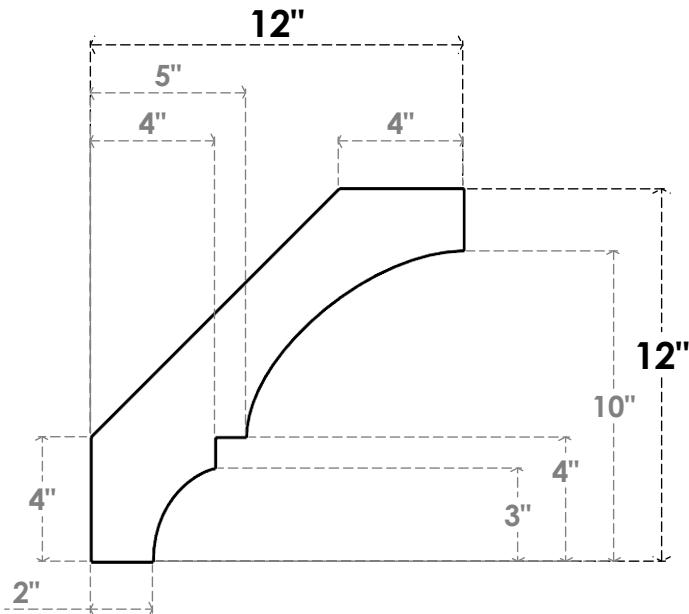

# ITEM NUMBER: BRCURO030X12000X12000BOARCPR

3"W X 12"D X 12"H BALBOA ROUGH CEDAR WOODGRAIN OPEN  
TIMBERTHANE BRACE, PRIMED TAN

**SIDE PROFILE**

**FRONT PROFILE**

**ISOMETRIC**

EKENA MILLWORK  
2300 WEST MAIN ST.  
CLARKSVILLE, TX 75426  
TOLL FREE: 866-607-0453  
WWW.EKENAMILLWORK.COM

#### NOTES

1. INSTALLATION TO BE COMPLETED IN ACCORDANCE WITH MANUFACTURER'S SPECIFICATIONS.
2. DRAWING MAY NOT BE TO SCALE
3. THIS DRAWING IS INTENDED FOR DESIGN AND PLANNING PURPOSES ONLY.
4. ALL INFORMATION CONTAINED HEREIN WAS CURRENT AT THE TIME OF DEVELOPMENT BUT MUST BE REVIEWED AND APPROVED BY THE PRODUCT MANUFACTURER TO BE CONSIDERED ACCURATE.
5. TIMBERTHANE ARCHITECTURAL PRODUCTS ARE MADE FROM HIGH DENSITY URETHANE AND COME FACTORY PRIMED