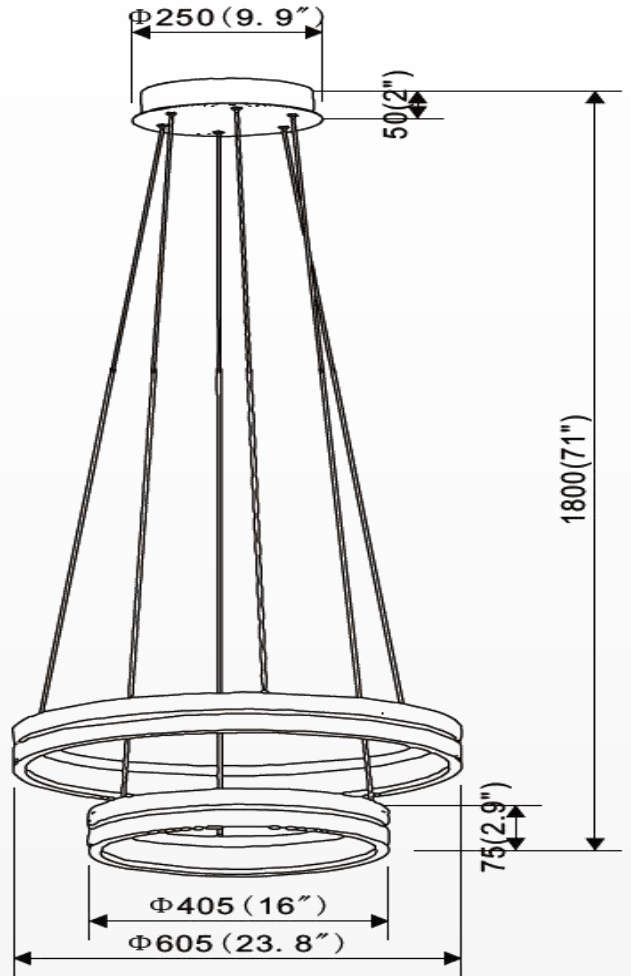

LED Chandelier Lights

SPECIFICATION

- Dimension: 23.8"×71"
- Wattage: 78W
- Voltage: 120V
- Temp: 3000K
- Lumens: 1501LM
- Dimmable: ELV , DIMMING 5%-100%
- CRI: > 80
- Material : Iron+Aluminum+Acrylic
- Lifespan : 50000hs
- Warranty: 3 years
- Operation temperature : -20°C-40°C

AVAILABLE FINISH

WHAT'S IN THE BOX:

mounting bracket; plastic anchors;
anchor screws; outlet screws;
wire connectors, ground screw,
canopy screw, gloves