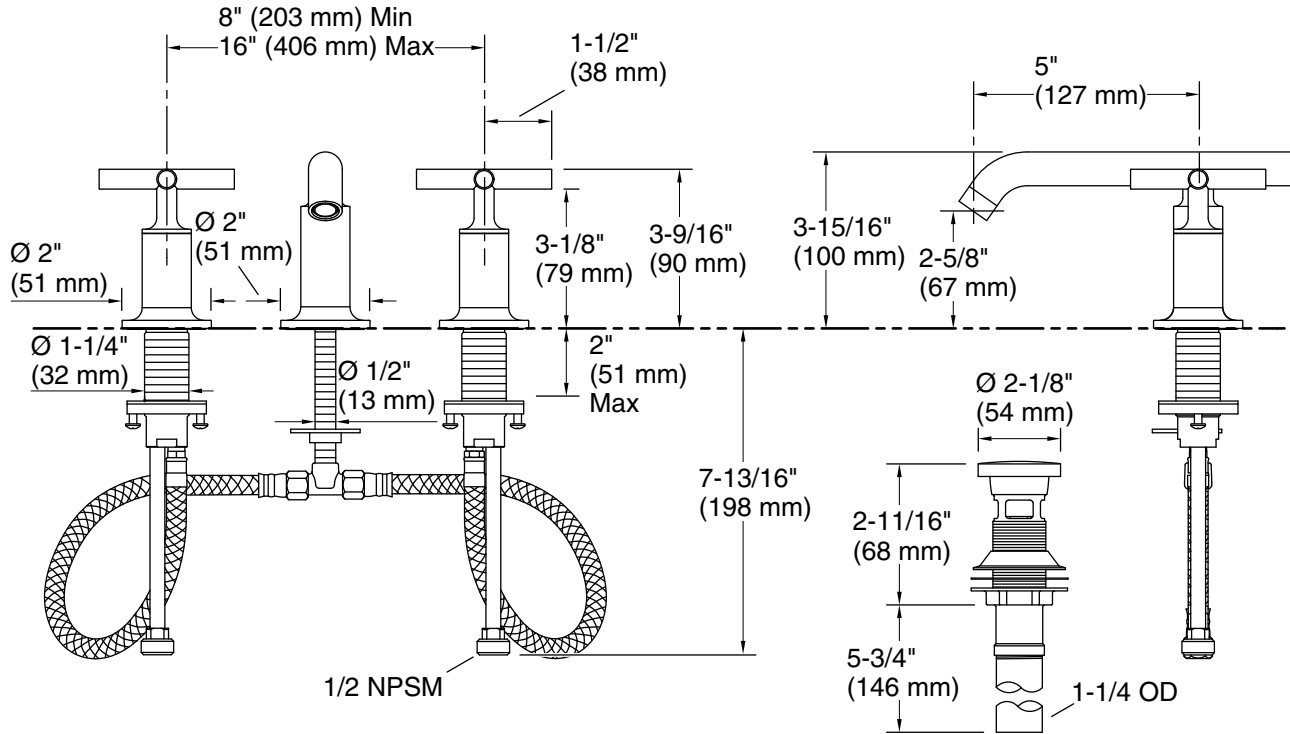

KOHLER® Faucets

Widespread bathroom sink faucet with Cross handles,
1.2 gpm
K-14410-3

Purist®
1.2 gpm
K-14410-3

Features

- Metal construction
- Cross handles
- 5" (127 mm) spout reach
- Reversible quarter-turn washerless ceramic disc valves
- Lower flow aerator options are available
- 1.2 gpm (4.5 lpm) maximum flow rate at 60 psi (4.14 bar)
- Metal touch-activated drain with 1-1/4" tailpiece

Material

- Brass valve bodies
- KOHLER finishes resist corrosion and tarnishing

Installation

- For 8" – 16" (203 – 406 mm) centers

Recommended Products/Accessories

- K-23726 Drain treatment
- K-14375 24" Double Towel Bar
- K-14377 Pivoting toilet paper holder
- K-14435 18" Towel Bar
- K-14436 24" Towel Bar
- K-14441 Towel Ring
- K-14443 Robe Hook
- K-14444 Vertical toilet paper holder

3-24-2025 21:23 - US/CA

THE BOLD LOOK
OF **KOHLER®**

KOHLER® Faucets

Widespread bathroom sink faucet with Cross handles,

1.2 gpm

K-14410-3

Technical Information

All product dimensions are nominal.

Faucet flow rate: 1.2 gal/min (4.5 l/min)

Drain included: Yes

Drain tailpiece included: Yes

Spout:

Spout reach: 5" (127 mm)

Notes

Install this product according to the installation guide.

ADA compliant for handles only.