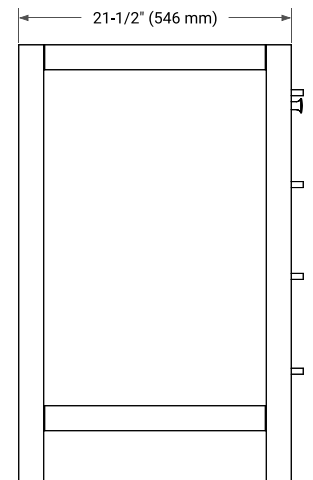

66" DOUBLE SINK BASE CABINET

BASE CABINET DIMENSIONS

66" W x 21.5" D x 34.5" H

FEATURES

- Solid wood frame & plywood panels
- Dovetail drawers and joints
- Soft closing doors & drawers

HARDWARE FINISHES*

Brushed Nickel   Satin Brass   Matte Black   Polished Chrome

Hardware comes preinstalled with the illustrated option. Other finishes are available on our online store if you prefer a different one.

AVAILABLE COLORS

White   Grey   Midnight Blue   Espresso   Oak

FRONT VIEW

SIDE VIEW

PLAN VIEW