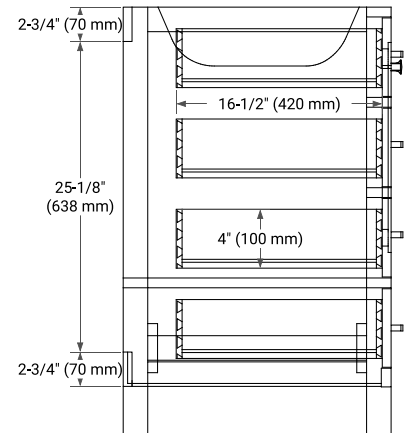

## BASE CABINET DIMENSIONS

66" W x 21.5" D x 34.5" H

## SIDE VIEW

# 67" DOUBLE RECTANGLE SINK COUNTERTOP WITH 1.5 IN. THICKNESS

## OVERALL DIMENSIONS

67" W x 22" D x 1.5" H