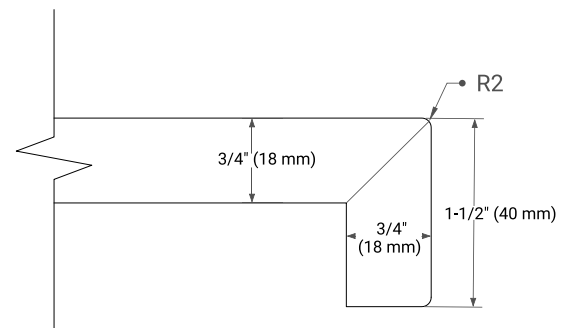

EDGE SIDE VIEW