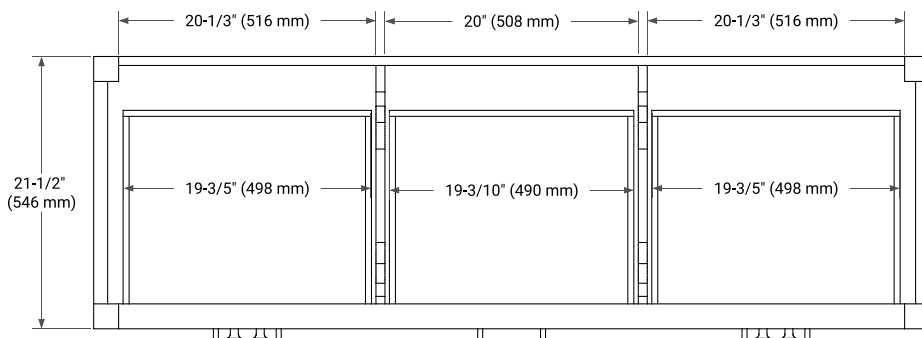

66" DOUBLE SINK BASE CABINET

BASE CABINET DIMENSIONS

66" W x 21.5" D x 34.5" H

FEATURES

- Solid wood frame & plywood panels
- Dovetail drawers and joints
- Soft closing doors & drawers

HARDWARE FINISHES*

Brushed Nickel   Satin Brass   Matte Black   Polished Chrome

Hardware comes preinstalled with the illustrated option. Other finishes are available on our online store if you prefer a different one.

AVAILABLE COLORS

White   Grey   Midnight Blue   Espresso   Oak

FRONT VIEW

SIDE VIEW

PLAN VIEW