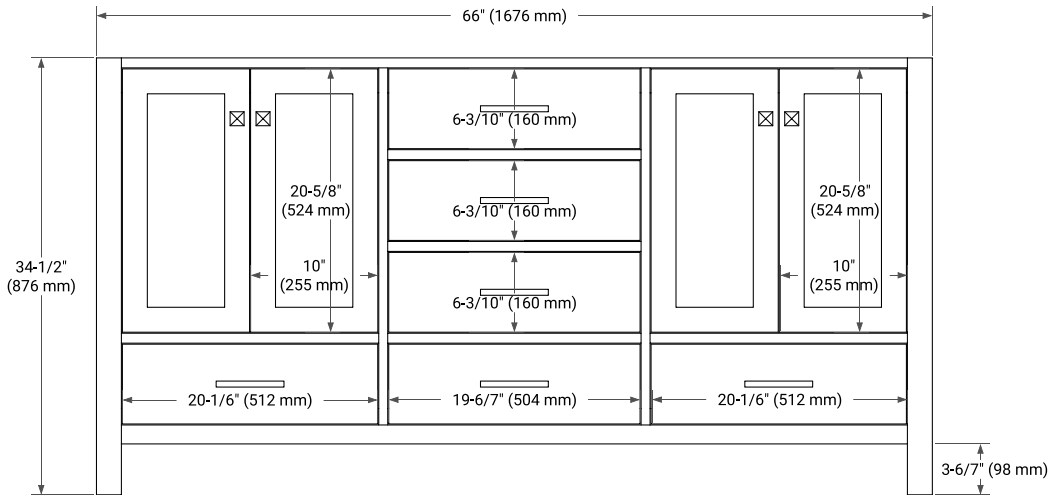

66" DOUBLE SINK BASE CABINET

BASE CABINET DIMENSIONS

66" W x 21.5" D x 34.5" H

FEATURES

- Solid wood frame & plywood panels
- Dovetail drawers and joints
- Soft closing doors & drawers

HARDWARE FINISHES*

Brushed Nickel   Satin Brass   Matte Black   Polished Chrome

Hardware comes preinstalled with the illustrated option. Other finishes are available on our online store if you prefer a different one.

AVAILABLE COLORS

White   Grey   Midnight Blue   Espresso   Oak

FRONT VIEW

SIDE VIEW

PLAN VIEW