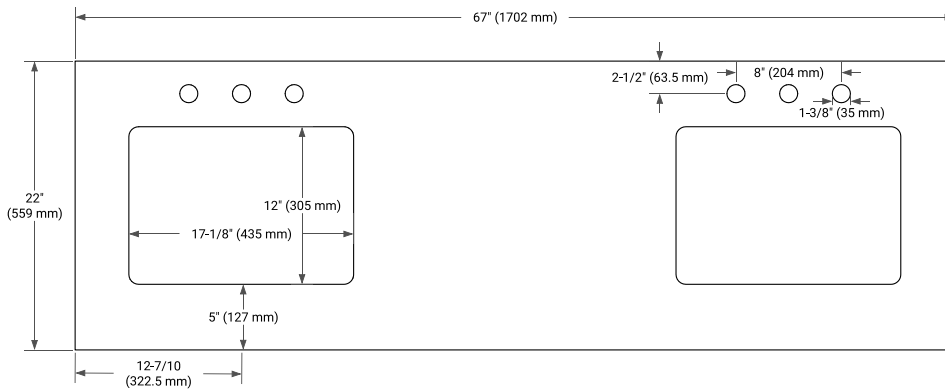

67" DOUBLE RECTANGLE SINK COUNTERTOP WITH 1.5 IN. THICKNESS

OVERALL DIMENSIONS

67" W x 22" D x 1.5" H

COUNTERTOP OPTIONS

FEATURES

- Solid countertop with mitered edges & seams
- Undermount white rectangular sink
- Pre-drilled for 8" widespread faucet

INCLUDED

- Countertop
- Matching Backsplash
- Rectangle Sinks

COUNTERTOP PLAN VIEW