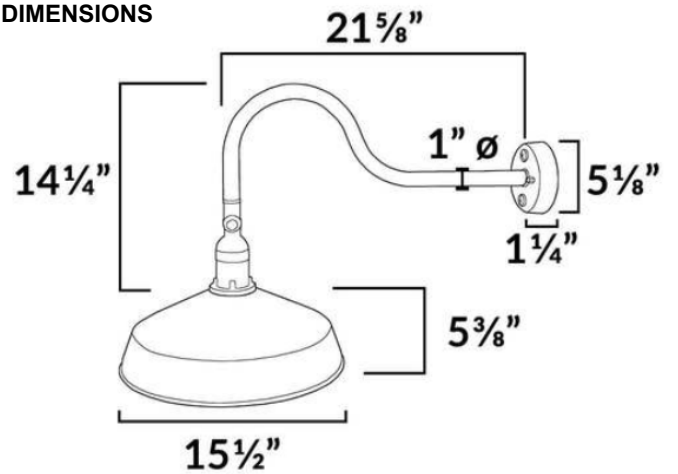

Outdoor Barn Light

DESCRIPTION

Material: Aluminum
 Voltage: 12V / 120V AC
 Socket Type: E26 / Medium Base
 Power Rating: 120 watt max
 Mounting: Surface
 Bulb Type: PAR / BR / A
 Weight: 3.5 lbs
 Certifications: ETL 4001662

ACCESSORIES

6" & 12" arm extension, photocell, motion sensor

FINISHES

DIMENSIONS

ORDERING INFORMATION

FINISH

BLK	Black
WHT	White
RED	Red
ABRZ	Bronze

BULB