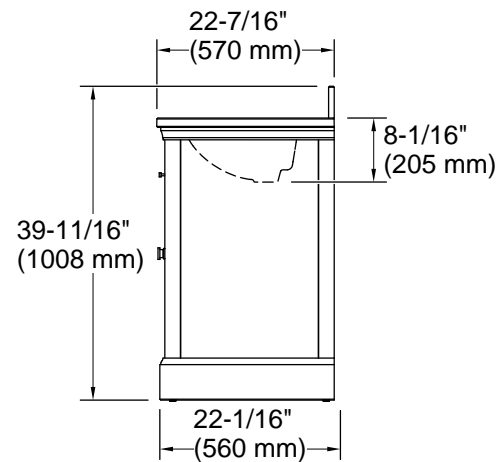

Features

- Set includes cabinet, precut quartz vanity top, backsplash, sink, cabinet hardware
- Convenient tilt-down drawer for storing smaller, frequently-used items
- Three-way adjustable slow-close door hinges for easy cabinet access
- 20" (508 mm) cabinet interior provides ample storage space
- Finish-matched cabinet interior offers generous clearance for plumbing
- Vanity top has 8" (203 mm) widespread faucet holes; requires deck-mount faucet (sold separately)
- Vibrant® Brushed Nickel hardware included on White vanities, Vibrant Brushed Moderne Brass hardware on Ferrous Grey and Tidal Blue vanities, and Matte Black hardware on Light Oak vanities
- White quartz vanity top and backsplash add beauty and long-lasting durability

Material

- Vitreous china sink
- Solid wood and moisture-resistant MDF

Installation

- Separate vanity top makes for simplified installation
- Easy installation – no special tools required

Codes/Standards

ASME A112.19.2/CSA B45.1

Technical Information

All product dimensions are nominal.

Notes

Install this product according to the installation instructions.

Select the type of fastener based upon the wall material. Two 250 lb (113.4 kg) minimum load bearing fasteners are recommended.