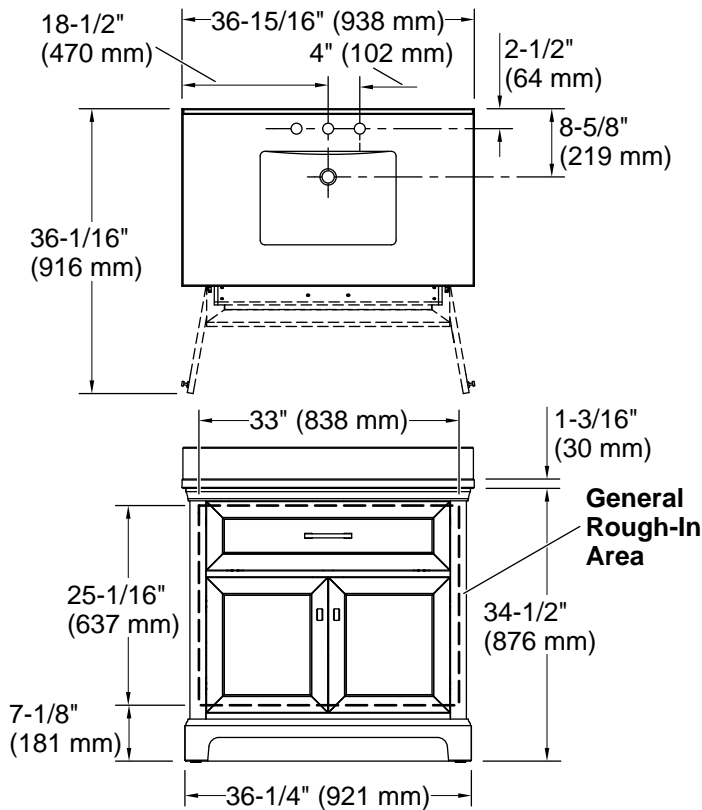

Features

- Set includes cabinet, precut quartz vanity top, backsplash, sink, cabinet hardware
- Convenient tilt-down drawer for storing smaller, frequently-used items
- Three-way adjustable slow-close door hinges for easy cabinet access
- 20" (508 mm) cabinet interior provides ample storage space
- Finish-matched cabinet interior offers generous clearance for plumbing
- Vanity top has 8" (203 mm) widespread faucet holes; requires deck-mount faucet (sold separately)
- Vibrant® Brushed Nickel hardware included on White vanities, Vibrant Brushed Moderne Brass hardware on Ferrous Grey and Tidal Blue vanities, and Matte Black hardware on Light Oak vanities
- White quartz vanity top and backsplash add beauty and long-lasting durability

Technical Information

All product dimensions are nominal.

Notes

Install this product according to the installation instructions.

Select the type of fastener based upon the wall material. Two 250 lb (113.4 kg) minimum load bearing fasteners are recommended.