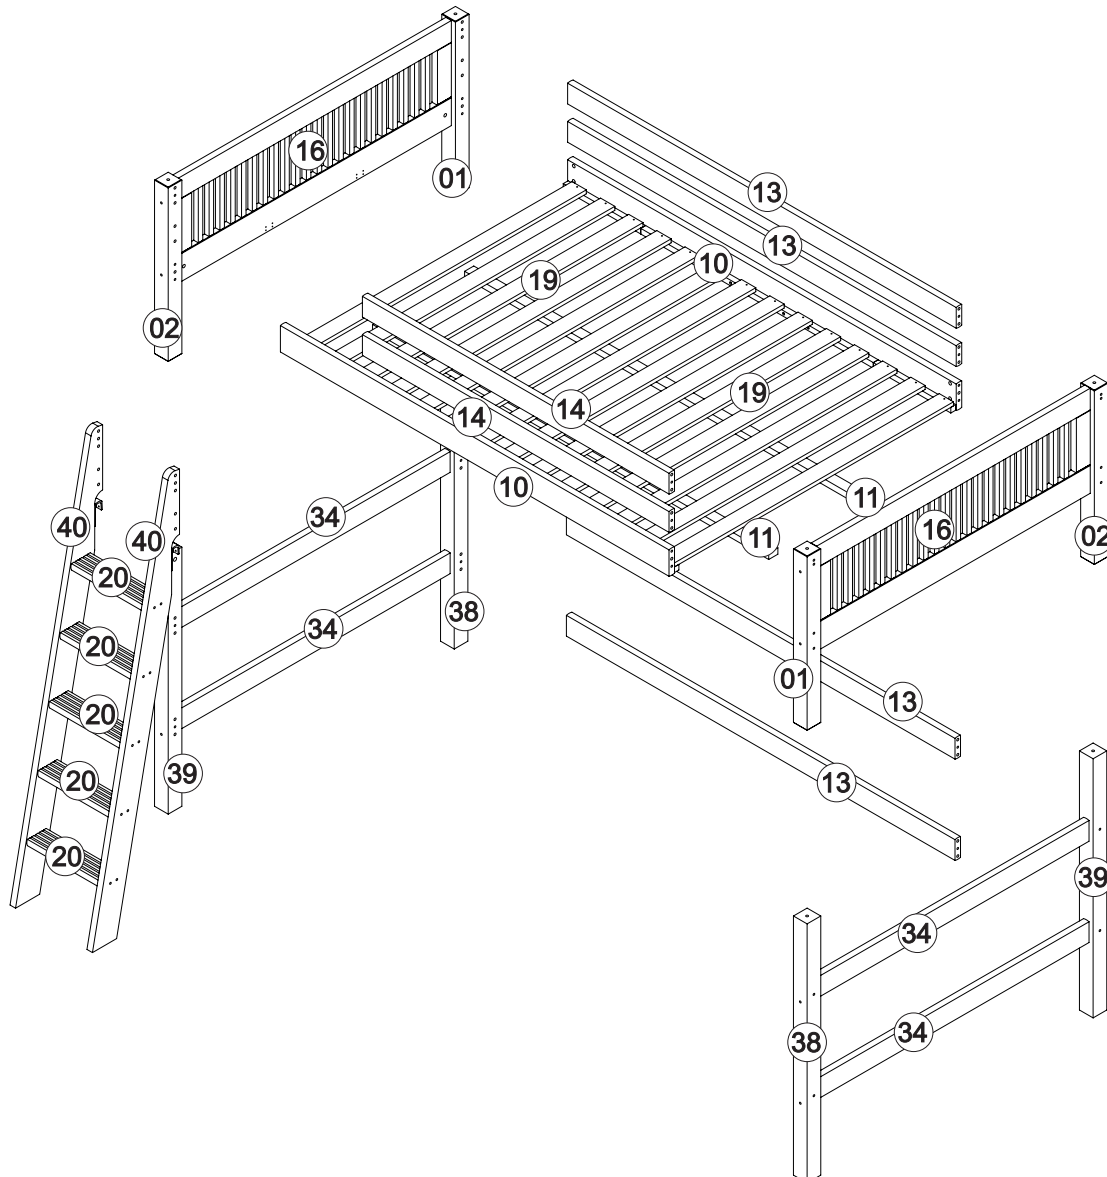

Parts and hardware list for ASSEMBLY HIGH LOFT BED FULL.

The hardware is located in several part cartons as indicated below:

Hardware

A + 2x spare 49x ø3/8"x1 9/16"	B + 2x spare 18x ø1/4"x4 1/4"	C + 2x spare 18x ø1/4"x5/8"	D 12x ø5/16"	E 20x ø3/8"
F 02x 	G + 2x spare 12x ø1/4"x3 7/8"	I + 2x spare 28x ø1/8"x1 3/8"	J 04x 	K + 1x spare 02x ø1/4" x 3 1/8"
L 01x ø1/4"	M + 2x spare 30x ø1/8" x 3/4"	N + 2x spare 20x ø1/4" x 2 5/16"	O 02x 	P 04x ø1/4" x 1 9/16"
AH 04x 	AI 04x 	BH 02x 2 3/4"		

Hardware - Carton SKU# E4311/2/3/4

A 08x ø3/8"x1 9/16"	B 01x ø1/4"x4 1/4"	C 02x ø1/4"x5/8"