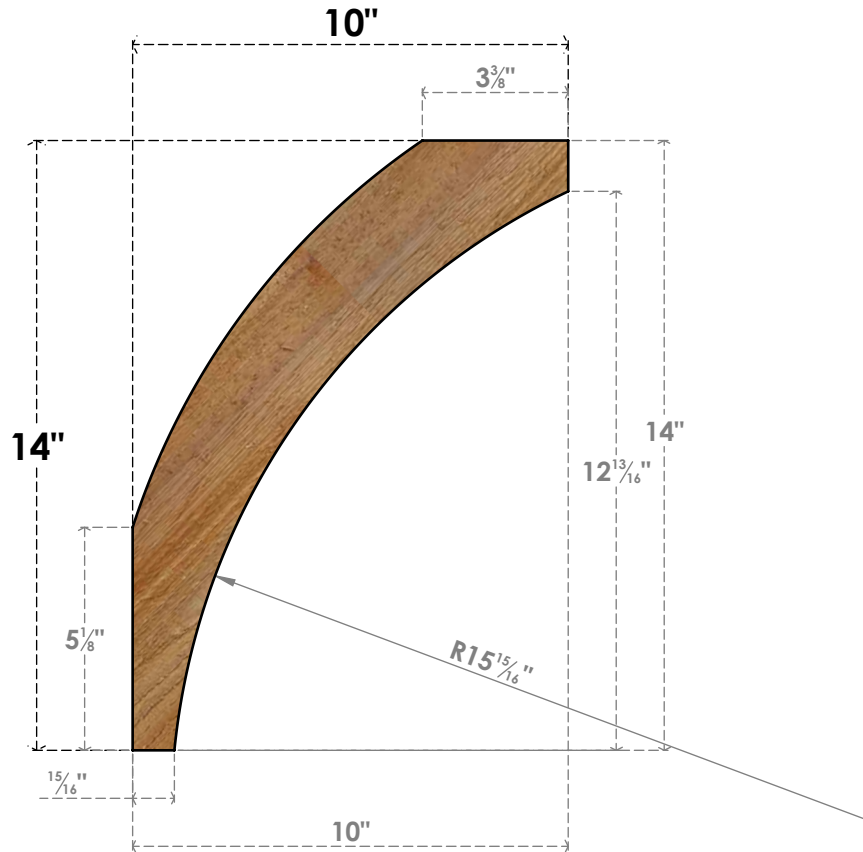

BRC06X10X14THR00RWR

6"W X 10"D X 14"H THORTON ROUGH SAWN BRACE, WESTERN RED CEDAR

SIDE

FRONT

EKENA MILLWORK
 2300 WEST MAIN ST.
 CLARKSVILLE, TX 75426
 TOLL FREE: 866-607-0453
 WWW.EKENAMILLWORK.COM

NOTES

1. INSTALLATION TO BE COMPLETED IN ACCORDANCE WITH MANUFACTURER'S SPECIFICATIONS.
2. DRAWING MAY NOT BE TO SCALE
3. THIS DRAWING IS INTENDED FOR DESIGN AND PLANNING PURPOSES ONLY.
4. ALL INFORMATION CONTAINED HEREIN WAS CURRENT AT THE TIME OF DEVELOPMENT BUT MUST BE REVIEWED AND APPROVED BY THE PRODUCT MANUFACTURER TO BE CONSIDERED ACCURATE.
5. PRODUCTS ARE NOT KILN DRIED. THIS ITEM IS UNIQUE AND WILL CONTAIN THE NATURAL VARIATIONS THAT THE WOOD SPECIES OFFERS. THIS MAY RESULT IN VARIATIONS UP TO 1/4"