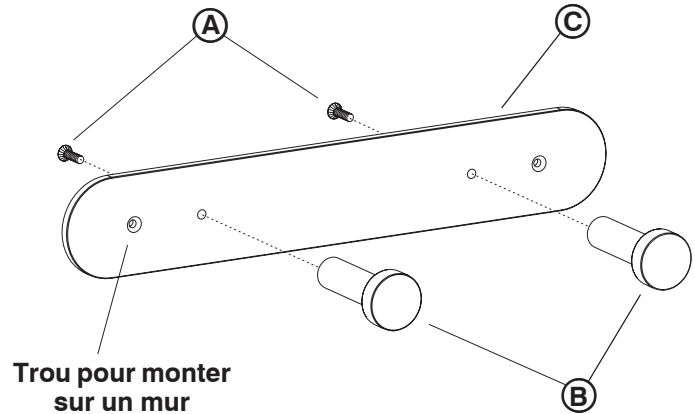

LISTE DES PIÈCES – MODÈLE 4200			
CODE ALPHABÉTIQUE	DESCRIPTION	QUANTITÉ	N° DE PIÈCE
(A)	Vis du style de tête plate	2	4200-23
(B)	Clou Tête style Crochet	2	4200-01
(C)	Plaque de montage de 2 crochets	1	4200-02
(D)	Vis du montage (ne montré pas)	2	4200-22

LISTE DES PIÈCES – MODÈLE 4201			
CODE ALPHABÉTIQUE	DESCRIPTION	QUANTITÉ	N° DE PIÈCE
(A)	Vis du style de tête plate	3	4200-23
(B)	Clou Tête style Crochet	3	4200-01
(C)	Plaque de montage de 3 crochets	1	4201-02
(D)	Vis du montage (ne montré pas)	2	4200-22

LISTE DES PIÈCES – MODÈLE 4202			
CODE ALPHABÉTIQUE	DESCRIPTION	QUANTITÉ	N° DE PIÈCE
(A)	Vis du style de tête plate	6	4200-23
(B)	Clou Tête style Crochet	6	4200-01
(C)	Plaque de montage de 6 crochets	1	4202-02
(D)	Vis du montage (ne montré pas)	2	4200-22

Si vous avez des questions à poser ou des préoccupations à exprimer, vous pouvez joindre la ligne téléphonique d'assistance à la clientèle de Safco en composant le **1-800-664-0042**. La ligne est ouverte du lundi au vendredi, entre 8 h et 16 h 30 (heure du Centre).
(Les standardistes sont d'expression anglaise.)

NOTE : Les Vis du montage (D) a inclus est eu l'intention pour une surface du BOIS seulement; les éléments de fixation pour les autres surfaces ne sont pas inclus.

Modèle 4200 Montré.

LISTA DE PIEZAS – MODELO 4200			
CÓDIGO ALFABÉTICO	DESCRIPCIÓN	CANTIDAD	NO. DE PIEZA
(A)	Tornillo cabeza cónica	2	4200-23
(B)	Gancho en Estilo de Clavo-cabeza	2	4200-01
(C)	Plato de Montura de 2-gancho	1	4200-02
(D)	Tornillo por Montar (no mostrado)	2	4200-22

LISTA DE PIEZAS – MODELO 4201			
CÓDIGO ALFABÉTICO	DESCRIPCIÓN	CANTIDAD	NO. DE PIEZA
(A)	Tornillo cabeza cónica	3	4200-23
(B)	Gancho en Estilo de Clavo-cabeza	3	4200-01
(C)	Plato de Montura de 3-gancho	1	4201-02
(D)	Tornillo por Montar (no mostrado)	2	4200-22

LISTA DE PIEZAS – MODELO 4202			
CÓDIGO ALFABÉTICO	DESCRIPCIÓN	CANTIDAD	NO. DE PIEZA
(A)	Tornillo cabeza cónica	6	4200-23
(B)	Gancho en Estilo de Clavo-cabeza	6	4200-01
(C)	Plato de Montura de 6-gancho	1	4202-02
(D)	Tornillo por Montar (no mostrado)	2	4200-22

Si tiene preguntas o inquietudes, por favor llame a Safco Consumer Hot Line al **1-800-664-0042**. Disponible de lunes a viernes de 8:00 a.m. a 4:30 p.m. (hora del centro) (las operadoras hablan inglés)

NOTA: Tornillo por Montar (D) eso es incluido sólo se piensa para una superficie de MADERA; los broches para otras superficies no son incluidos.