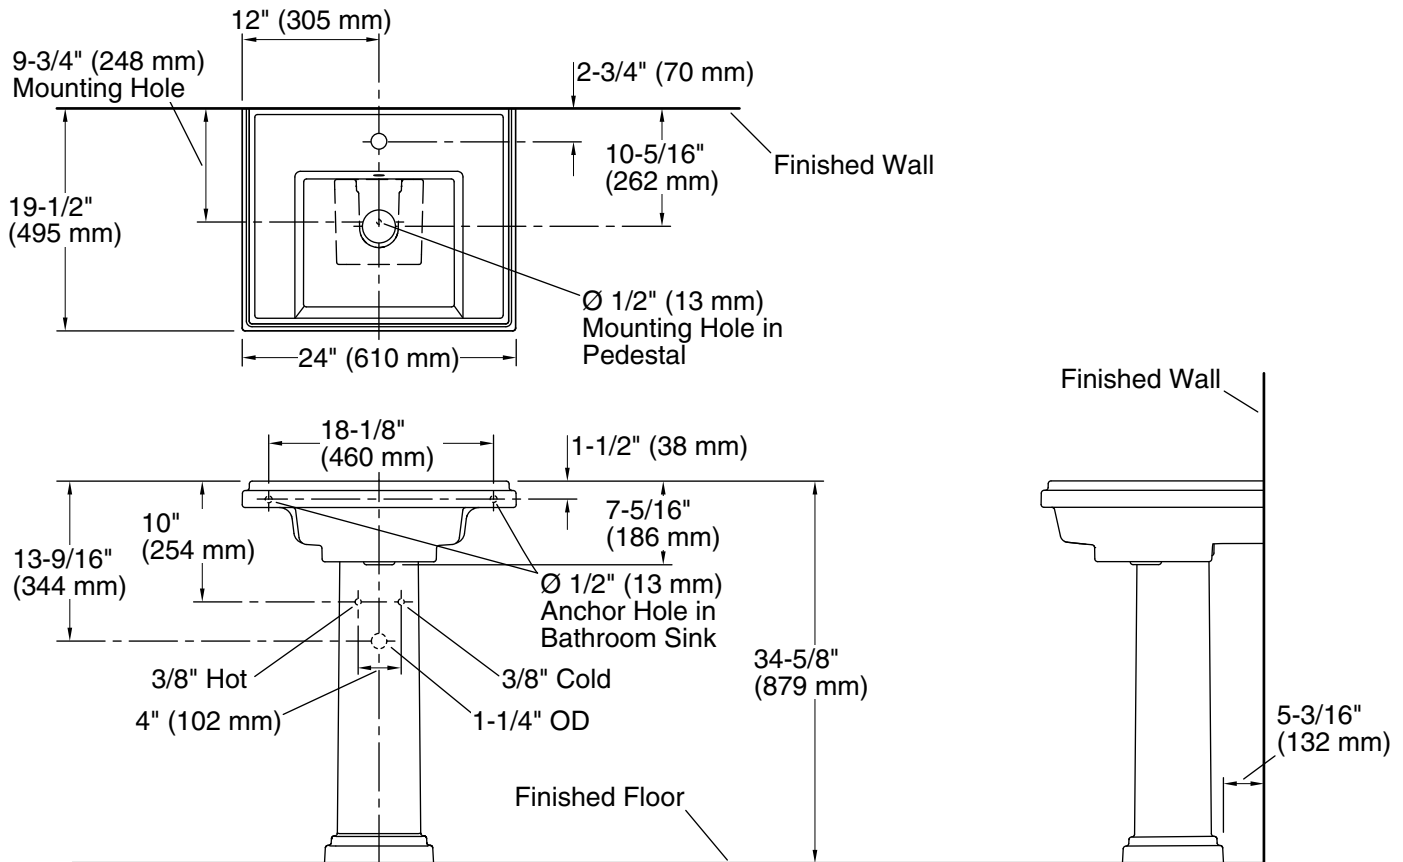

Technical Information

All product dimensions are nominal.

Bowl configuration:	Single
Installation:	Pedestal
Bowl area (Only):	Length: 14-1/4" (362 mm) Width: 12-1/2" (318 mm) Water depth: 3-1/4" (83 mm)
Number of deck holes:	1
Faucet hole(s):	1-3/8" (35 mm)
Drain hole:	1-3/4" (44 mm)

Notes

Install this product according to the installation instructions.