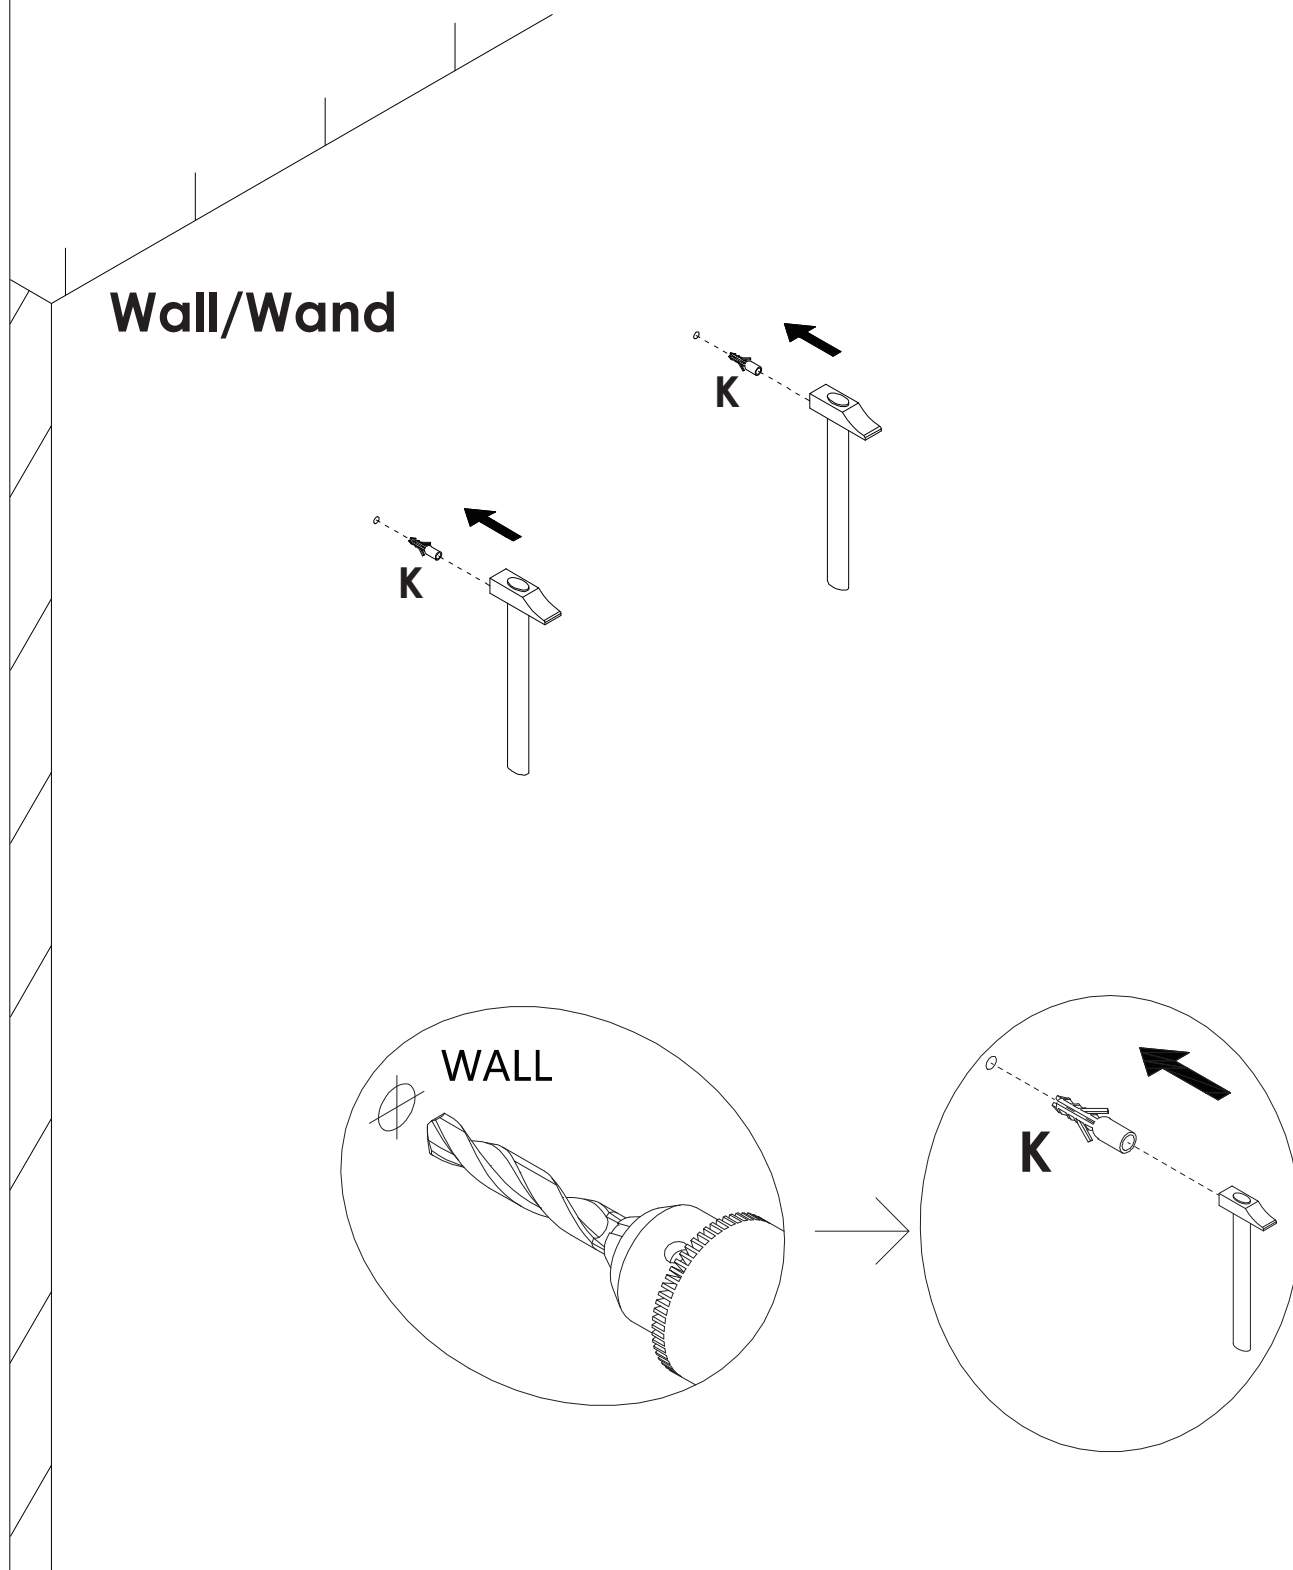

	B x 4PCS
	G x 4PCS

Assembly Steps(EN) / Montageschritte(DE)

STEP 12 Please refer to the installation method and position on Step 12 - Lock the long side of the "I" L-shaped metal plate to the "①" board with the "H" short screw.

	F x 4PCS
	H x 4PCS
	I x 2PCS
	M x 16PCS
	N x 16PCS

Assembly Steps(EN) / Montageschritte(DE)

STEP 13

J x 16PCS

Assembly Steps(EN) / Montageschritte(DE)

STEP 14

Please refer to Step 14 - Drill 2 holes in the wall at the required height and position for anti-falling device after product installed, and then put the "K" plastic part into the hole.