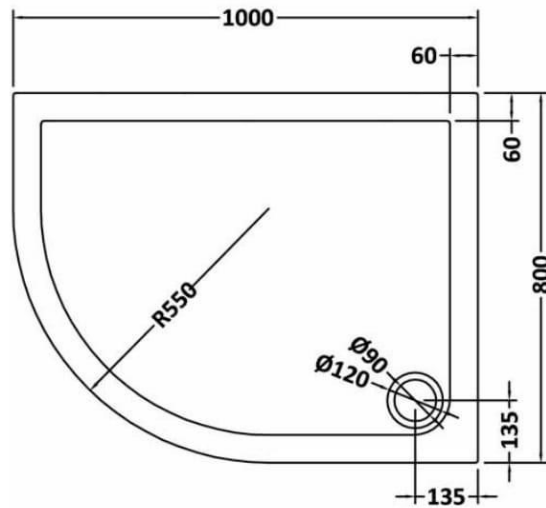

## CUSTOMER DATA SHEET - SHOWER TRAYS

**DESCRIPTION:** Offset Quad Tray Lh 1000X800x40

**1000 x 800 OFFSET  
QUADRANT TRAY LH**

### PRODUCT DIMENSIONS

Length (mm)	Width (mm)	Height (mm)	Nett Wgt Kg
1000	800	40	18.6

### PACKAGING DIMENSIONS

Length (mm)	Width (mm)	Height (mm)	Gross Wgt Kg
1020	820	60	18.6

### OUTER BOX DIMENSIONS (If Applicable)

Length (mm)	Width (mm)	Height (mm)	Gross Wgt Kg