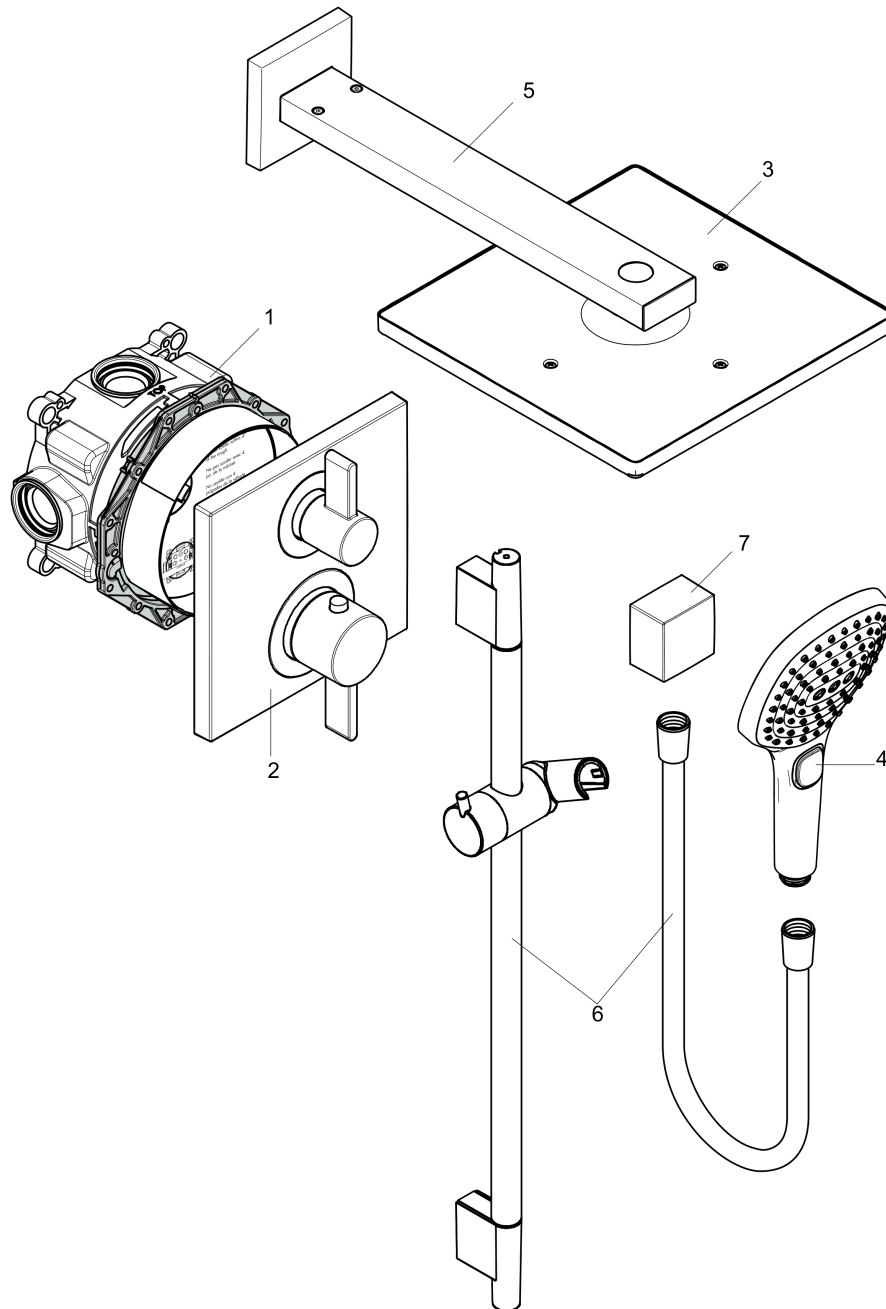

Raindance E
Thermostatic Showerhead/Wallbar Set with Rough, 2.0 GPM
 Finishes : **brushed nickel** Part no. : **04914820**

Exploded drawing

Year of production: >08/20

Raindance E
Thermostatic Showerhead/Wallbar Set with Rough, 2.0 GPM
 Finishes : **brushed nickel** Part no. : **04914820**

Spare parts list

Year of production: >08/20

Pos.	Description	Part no.	Price	PU
1	base body	01850181	-	1
2	Finish set	15714821	-	1
3	showerhead cpl.	26239821	-	1
4	handshower	04528820	-	1
5	shower arm	04731820	-	1
6	wall bar cpl.	28632820	-	1
7	-	26455821	-	1