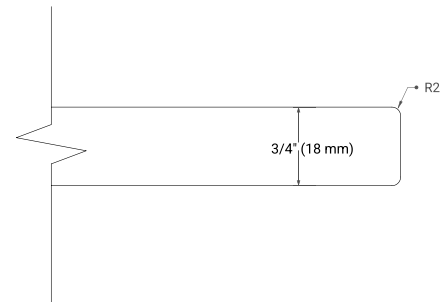

72" DOUBLE SINK BASE CABINET

BASE CABINET DIMENSIONS

72" W x 21.5" D x 34.5" H

FEATURES

- Solid wood frame & plywood panels
- Dovetail drawers and joints
- Soft closing doors & drawers

HARDWARE FINISHES*

Brushed Nickel Satin Brass Matte Black Polished Chrome

73" DOUBLE OVAL SINK COUNTERTOP WITH 0.75 IN. THICKNESS

OVERALL DIMENSIONS

73" W x 22" D x 0.75" H

COUNTERTOP OPTIONS

Carrara Marble

FEATURES

- Solid countertop with mitered edges & seams
- Undermount white oval sink
- Pre-drilled for 8" widespread faucet

INCLUDED

- Countertop
- Matching Backsplash
- Oval Sinks

COUNTERTOP PLAN VIEW

EDGE SIDE VIEW

THREE DIMENSIONAL COUNTERTOP VIEW