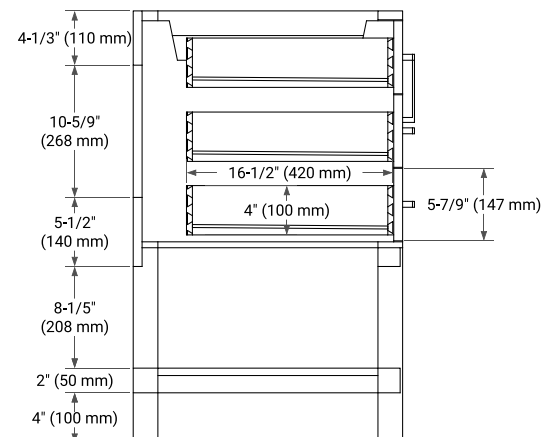

72" DOUBLE SINK BASE CABINET

BASE CABINET DIMENSIONS

72" W x 21.5" D x 34.5" H

FEATURES

- Solid wood frame & plywood panels
- Dovetail drawers and joints
- Soft closing doors & drawers

HARDWARE FINISHES*

Brushed Nickel Satin Brass Matte Black Polished Chrome

73" DOUBLE OVAL SINK COUNTERTOP WITH 0.75 IN. THICKNESS

OVERALL DIMENSIONS

73" W x 22" D x 0.75" H

COUNTERTOP OPTIONS

Carrara Marble

FEATURES

- Solid countertop with mitered edges & seams
- Undermount white oval sink
- Pre-drilled for 8" widespread faucet

INCLUDED

- Countertop
- Matching Backsplash
- Oval Sinks

COUNTERTOP PLAN VIEW

EDGE SIDE VIEW

THREE DIMENSIONAL COUNTERTOP VIEW