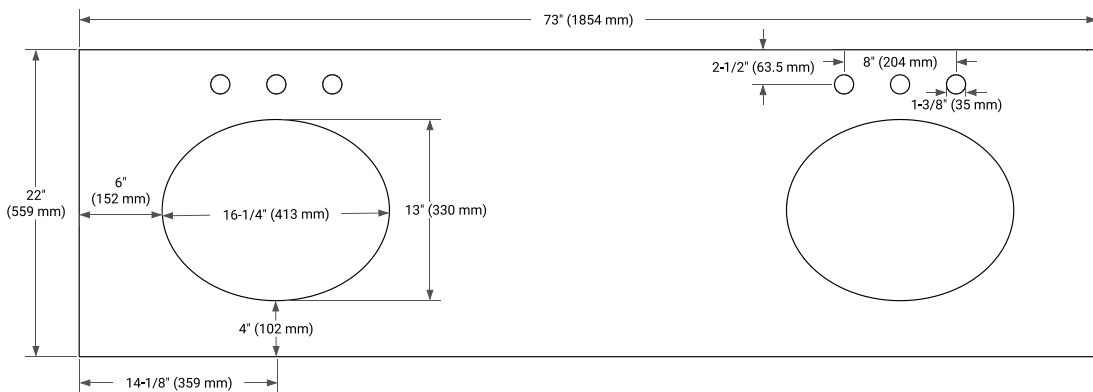

72" DOUBLE SINK BASE CABINET

BASE CABINET DIMENSIONS

72" W x 21.5" D x 34.5" H

FEATURES

- Solid wood frame & plywood panels
- Dovetail drawers and joints
- Soft closing doors & drawers

HARDWARE FINISHES*

Brushed Nickel Satin Brass Matte Black Polished Chrome

73" DOUBLE OVAL SINK COUNTERTOP WITH 0.75 IN. THICKNESS

OVERALL DIMENSIONS

73" W x 22" D x 0.75" H

COUNTERTOP OPTIONS

Carrara Marble

FEATURES

- Solid countertop with mitered edges & seams
- Undermount white oval sink
- Pre-drilled for 8" widespread faucet

INCLUDED

- Countertop
- Matching Backsplash
- Oval Sinks

COUNTERTOP PLAN VIEW

EDGE SIDE VIEW

THREE DIMENSIONAL COUNTERTOP VIEW