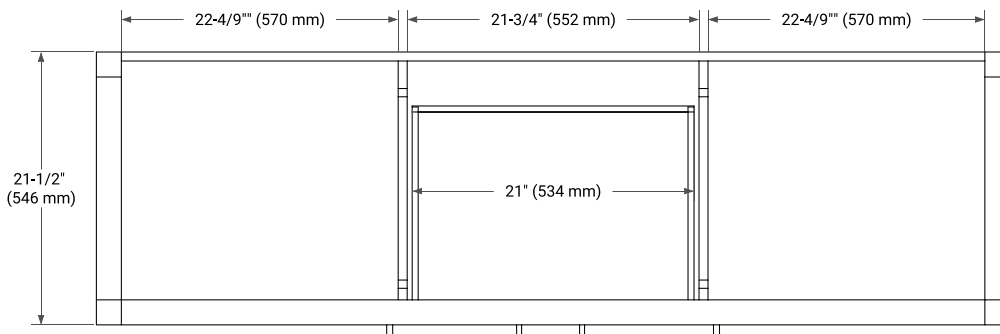

72" DOUBLE SINK BASE CABINET

BASE CABINET DIMENSIONS

72" W x 21.5" D x 34.5" H

FEATURES

- Solid wood frame & plywood panels
- Dovetail drawers and joints
- Soft closing doors & drawers

HARDWARE FINISHES*

Brushed Nickel Satin Brass Matte Black Polished Chrome

73" DOUBLE OVAL SINK COUNTERTOP WITH 0.75 IN. THICKNESS

OVERALL DIMENSIONS

73" W x 22" D x 0.75" H

COUNTERTOP OPTIONS

Carrara Marble

FEATURES

- Solid countertop with mitered edges & seams
- Undermount white oval sink
- Pre-drilled for 8" widespread faucet

INCLUDED

- Countertop
- Matching Backsplash
- Oval Sinks

COUNTERTOP PLAN VIEW

EDGE SIDE VIEW

THREE DIMENSIONAL COUNTERTOP VIEW