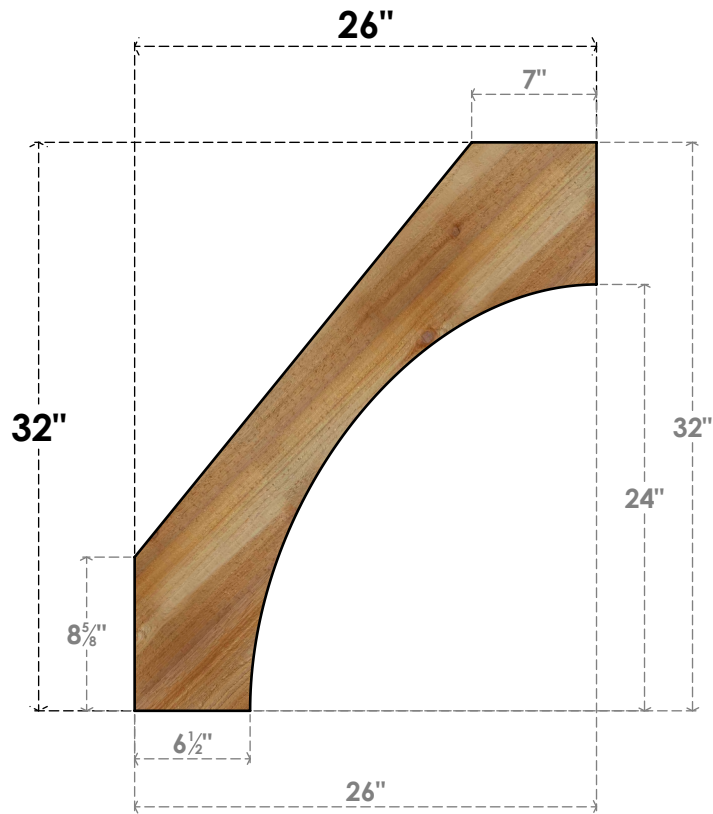

BRC06X26X32WTLOORWR

6"W X 26"D X 32"H WESTLAKE ROUGH SAWN BRACE, WESTERN RED CEDAR

SIDE

FRONT

EKENA MILLWORK
 2300 WEST MAIN ST.
 CLARKSVILLE, TX 75426
 TOLL FREE: 866-607-0453
 WWW.EKENAMILLWORK.COM

NOTES