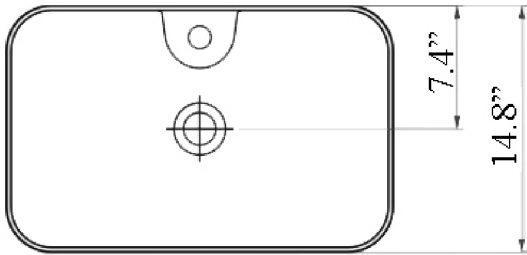

Edge 16860

Features

- Bathroom Sink
- Made of Ceramic
- Sink Available in 2 Finishes: Glossy White and Matte Black
- Without Overflow
- Drop-In or Countertop (Vessel) Installation
- With Faucet Hole
- Thin Edge: Reduced Thickness for a Captivating Design
- Made in Europe

Related Items:

- WSBC 00076 | Push Waste Drain
- WSBC 53922 | Decorative Trap

Finishes:

-  Glossy White
-  Matte Black

SKU# | Options:

- Edge 16860.01 WG | Glossy White, One Faucet Hole
- Edge 16860.01 BM | Matte Black, One Faucet Hole

* WS Bath Collections reserve the right to make revisions without notice to product specifications, dimensions, or information.

Collection Edge	Model Edge 16860	Dimensions Metric <i>1 inch = 2.54 cm</i> <i>1 inch = 25.4 mm</i>	 1051 Lea Drive - Collegeville, PA 19426 Tel. 215 513 9400 - Fax 610 831 0215 www.ws bathcollections.com - info@ws bathcollectins.com
-----------------------------	------------------------------	---	---

Edge 16860

* WS Bath Collections reserve the right to make revisions without notice to product specifications, dimensions, or information.

<p>Collection Edge</p>	<p>Model Edge16860</p>	<p>Dimensions Metric <i>1 inch = 2.54 cm</i> <i>1 inch = 25.4 mm</i></p>	<p> 1051 Lea Drive - Collegeville, PA 19426 Tel. 215 513 9400 - Fax 610 831 0215 www.ws bathcollections.com - info@ws bathcollectins.com</p>
-------------------------------------	-------------------------------------	--	---