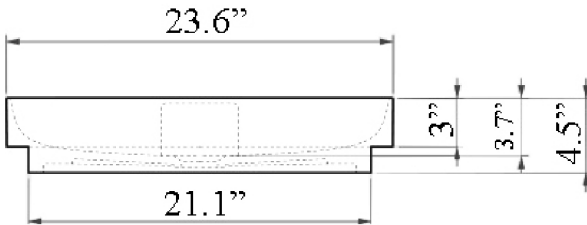

* WS Bath Collections reserve the right to make revisions without notice to product specifications, dimensions, or information.

Collection Edge	Model Edge 16860	Dimensions Metric <i>1 inch = 2.54 cm</i> <i>1 inch = 25.4 mm</i>	 1051 Lea Drive - Collegeville, PA 19426 Tel. 215 513 9400 - Fax 610 831 0215 www.ws bathcollections.com - info@ws bathcollectins.com
-----------------------------	------------------------------	---	---

Edge 16860

* WS Bath Collections reserve the right to make revisions without notice to product specifications, dimensions, or information.

<p>Collection Edge</p>	<p>Model Edge16860</p>	<p>Dimensions Metric <i>1 inch = 2.54 cm</i> <i>1 inch = 25.4 mm</i></p>	<p> 1051 Lea Drive - Collegeville, PA 19426 Tel. 215 513 9400 - Fax 610 831 0215 www.ws bathcollections.com - info@ws bathcollectins.com</p>
-------------------------------------	-------------------------------------	--	---