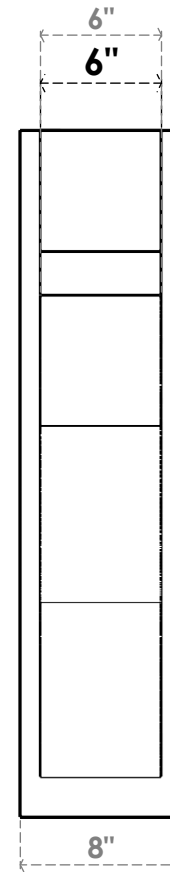

ITEM NUMBER: OUTUROC060X080X34000X34000X060X020X060FST44RCPR

6"W TOP X 8"W BACK X 34"D X 34"H X 6"T TOP X 2"T BACK TIMBERTHANE ROUGH CEDAR FUNSTON FAUX WOOD OPEN OUTLOOKER, BLOCK TOP AND BACK, 6"W CLOSED BRACE, PRIMED TAN

EKENA MILLWORK
2300 WEST MAIN ST.
CLARKSVILLE, TX 75426
TOLL FREE: 866-607-0453
WWW.EKENAMILLWORK.COM

NOTES

1. INSTALLATION TO BE COMPLETED IN ACCORDANCE WITH MANUFACTURER'S SPECIFICATIONS.
2. DRAWING MAY NOT BE TO SCALE
3. THIS DRAWING IS INTENDED FOR DESIGN AND PLANNING PURPOSES ONLY.
4. ALL INFORMATION CONTAINED HEREIN WAS CURRENT AT THE TIME OF DEVELOPMENT BUT MUST BE REVIEWED AND APPROVED BY THE PRODUCT MANUFACTURER TO BE CONSIDERED ACCURATE.
5. TIMBERTHANE ARCHITECTURAL PRODUCTS ARE MADE FROM HIGH DENSITY URETHANE AND COME FACTORY PRIMED