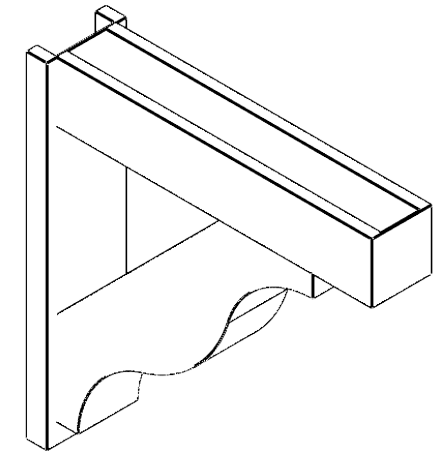

ITEM NUMBER: OUTUROC060X080X34000X34000X060X020X060FST44RCPR

6"W TOP X 8"W BACK X 34"D X 34"H X 6"T TOP X 2"T BACK TIMBERTHANE ROUGH CEDAR FUNSTON FAUX WOOD OPEN OUTLOOKER, BLOCK TOP AND BACK, 6"W CLOSED BRACE, PRIMED TAN

EKENA MILLWORK
2300 WEST MAIN ST.
CLARKSVILLE, TX 75426
TOLL FREE: 866-607-0453
WWW.EKENAMILLWORK.COM

NOTES

1. INSTALLATION TO BE COMPLETED IN ACCORDANCE WITH MANUFACTURER'S SPECIFICATIONS.
2. DRAWING MAY NOT BE TO SCALE
3. THIS DRAWING IS INTENDED FOR DESIGN AND PLANNING PURPOSES ONLY.
4. ALL INFORMATION CONTAINED HEREIN WAS CURRENT AT THE TIME OF DEVELOPMENT BUT MUST BE REVIEWED AND APPROVED BY THE PRODUCT MANUFACTURER TO BE CONSIDERED ACCURATE.
5. TIMBERTHANE ARCHITECTURAL PRODUCTS ARE MADE FROM HIGH DENSITY URETHANE AND COME FACTORY PRIMED