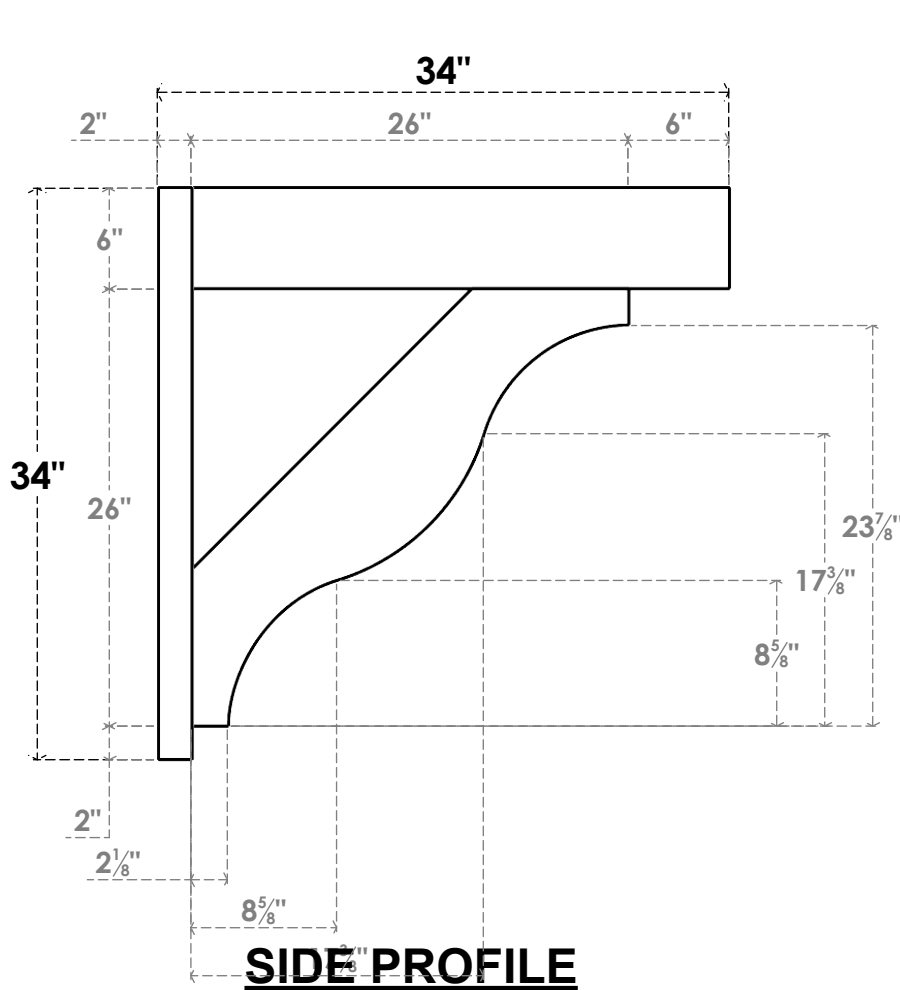

ITEM NUMBER: OUTUROC060X080X34000X34000X060X020X060FST44RCPR

6"W TOP X 8"W BACK X 34"D X 34"H X 6"T TOP X 2"T BACK TIMBERTHANE ROUGH CEDAR FUNSTON FAUX WOOD OPEN OUTLOOKER, BLOCK TOP AND BACK, 6"W CLOSED BRACE, PRIMED TAN

EKENA MILLWORK
2300 WEST MAIN ST.
CLARKSVILLE, TX 75426
TOLL FREE: 866-607-0453
WWW.EKENAMILLWORK.COM

NOTES

1. INSTALLATION TO BE COMPLETED IN ACCORDANCE WITH MANUFACTURER'S SPECIFICATIONS.
2. DRAWING MAY NOT BE TO SCALE
3. THIS DRAWING IS INTENDED FOR DESIGN AND PLANNING PURPOSES ONLY.
4. ALL INFORMATION CONTAINED HEREIN WAS CURRENT AT THE TIME OF DEVELOPMENT BUT MUST BE REVIEWED AND APPROVED BY THE PRODUCT MANUFACTURER TO BE CONSIDERED ACCURATE.
5. TIMBERTHANE ARCHITECTURAL PRODUCTS ARE MADE FROM HIGH DENSITY URETHANE AND COME FACTORY PRIMED