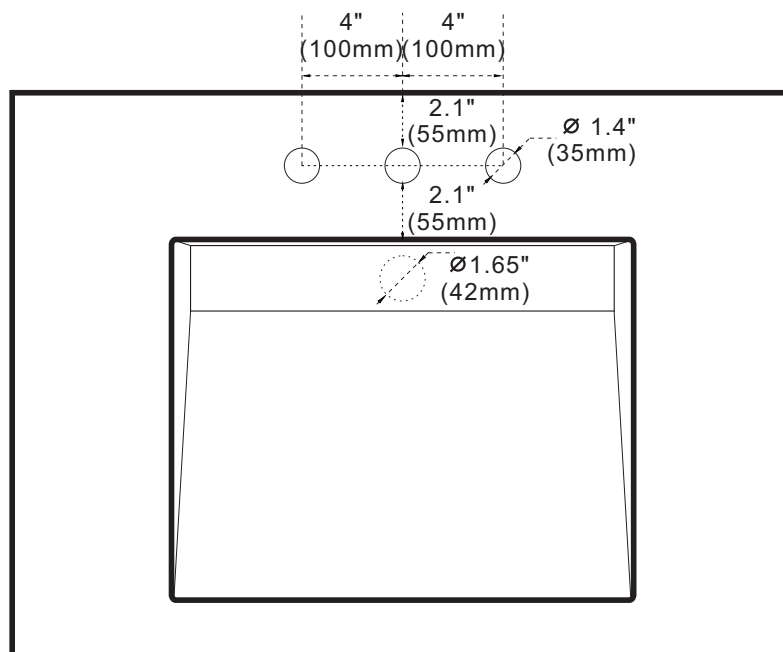

BELLATERRA HOME

Model: CT-3122 Countertop (Backsplash Sold Separately)

Features

1. Scratch resistant and Stain resistant;
2. 8" wide spread faucet holes;
3. Ramp sink 18"x13";
4. No Overflow;
5. Matching backsplash and sidesplash available for option;
BACKSPLASH-CT-31
SIDESPLASH-CT-21

Colors / Finishes
WH - White / Matte;
DG - Gray / Matte;
BL - Black / Matte;

Material
Concrete

Top view

**NOTE: SINK STYLE, SHAPE, FAUCET HOLES, CUTOUT ON TOP, VANITY MAY VARY FROM THE PICTURE ABOVE.
INSTRUCTIONAL PURPOSE ONLY.**