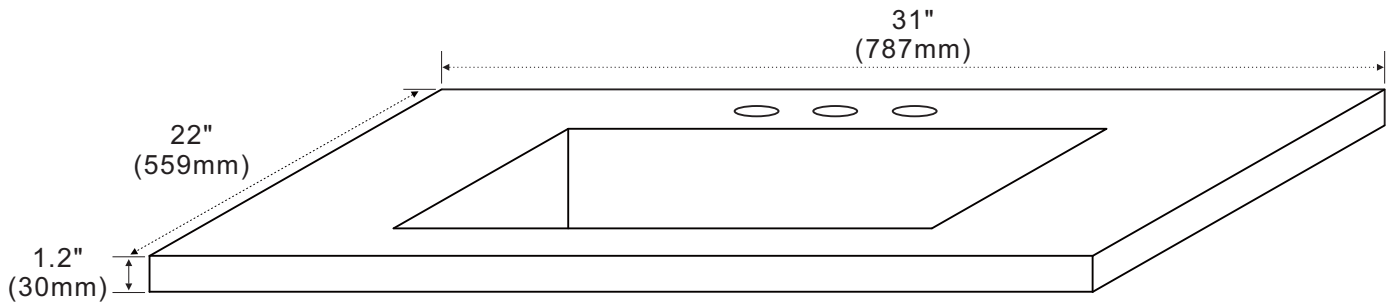

BELLATERRA HOME

Model: CT-3122 Countertop (Backsplash Sold Separately)

Features

1. Scratch resistant and Stain resistant;
2. 8" wide spread faucet holes;
3. Ramp sink 18"x13";
4. No Overflow;
5. Matching backsplash and sidesplash available for option;
BACKSPLASH-CT-31
SIDESPLASH-CT-21