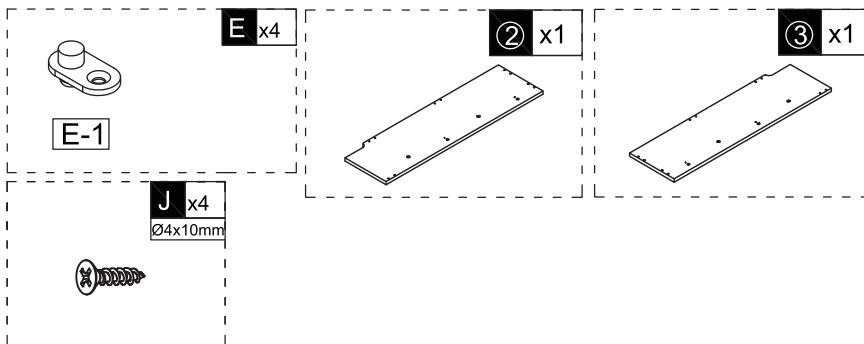

Our customer support team is ready to assist you and we will respond within 12-24 HOURS to resolve your concerns quickly!

NO.	PARTS	QTY	SPARE
①		x1	
②		x1	
③		x1	
④		x3	
⑤		x4	
⑥		x2	
⑦		x2	
	 Hardware Kit	x1	

NO.	PARTS	QTY	SPARE

01

B x12
Ø3.5x12mm

L x2

R x2

7 x2

x2

B x4
Ø3.5x12mm

6 x2

x2

B x2
Ø3.5x12mm

5 x1

OR

OR

B x2
Ø3.5x12mm

5 x1