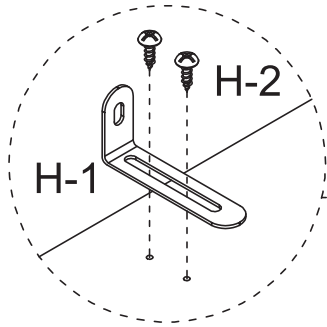

Our customer support team is ready to assist you and we will respond within 12-24 HOURS to resolve your concerns quickly!

NO.	PARTS	QTY	SPARE
①		x1	
②		x1	
③		x1	
④		x3	
⑤		x4	
⑥		x2	
⑦		x2	
	 Hardware Kit	x1	

NO.	PARTS	QTY	SPARE

01

B x12
Ø3.5x12mm

L x2

R x2

7 x2

x2

B x4
Ø3.5x12mm

6 x2

x2

B x2
Ø3.5x12mm

5 x1

OR

OR

B x2
Ø3.5x12mm

5 x1