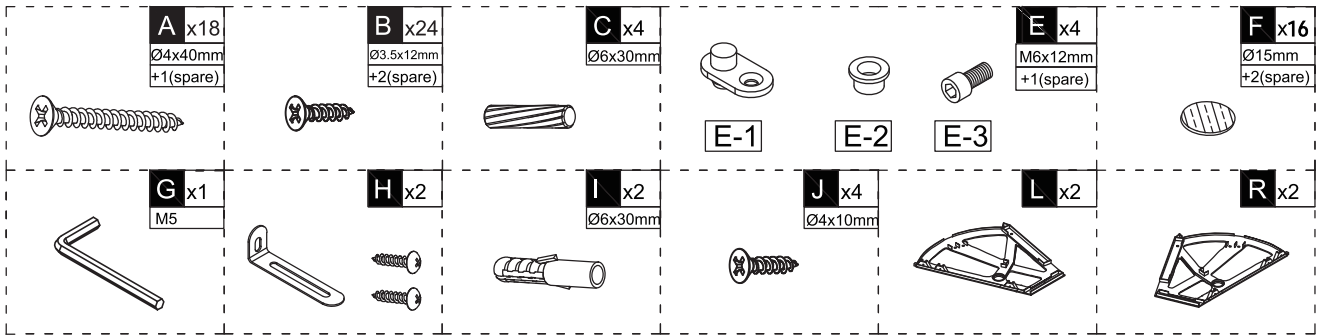

Our customer support team is ready to assist you and we will respond within 12-24 HOURS to resolve your concerns quickly!

NO.	PARTS	QTY	SPARE
①		x1	
②		x1	
③		x1	
④		x3	
⑤		x4	
⑥		x2	
⑦		x2	
	 Hardware Kit	x1	

NO.	PARTS	QTY	SPARE

01

B x12
Ø3.5x12mm

L x2

R x2

7 x2

x2

B x4
Ø3.5x12mm

6 x2

x2

B x2
Ø3.5x12mm

5 x1

OR

OR

B x2
Ø3.5x12mm

5 x1