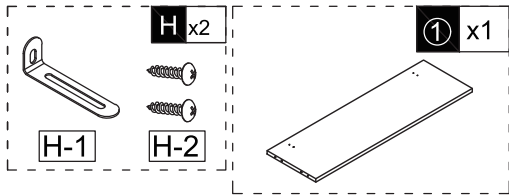

Our customer support team is ready to assist you and we will respond within 12-24 HOURS to resolve your concerns quickly!

NO.	PARTS	QTY	SPARE
①		x1	
②		x1	
③		x1	
④		x3	
⑤		x4	
⑥		x2	
⑦		x2	
	 Hardware Kit	x1	

NO.	PARTS	QTY	SPARE

01

B x12
Ø3.5x12mm

L x2

R x2

7 x2

x2

B x4
Ø3.5x12mm

6 x2

x2

B x2
Ø3.5x12mm

5 x1

OR

OR

B x2
Ø3.5x12mm

5 x1