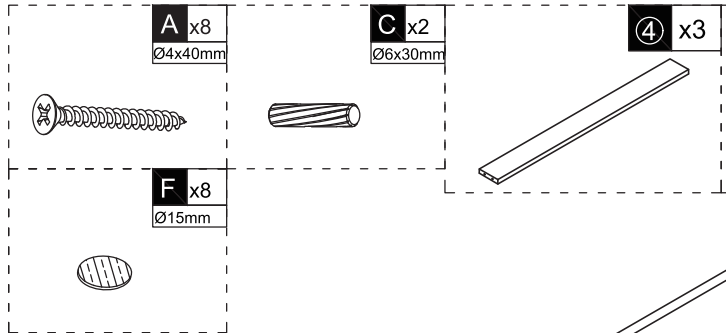

Our customer support team is ready to assist you and we will respond within 12-24 HOURS to resolve your concerns quickly!

NO.	PARTS	QTY	SPARE
①		x1	
②		x1	
③		x1	
④		x3	
⑤		x4	
⑥		x2	
⑦		x2	
	 Hardware Kit	x1	

NO.	PARTS	QTY	SPARE

01

B x12
Ø3.5x12mm

L x2

R x2

7 x2

x2

B x4
Ø3.5x12mm

6 x2

x2

B x2
Ø3.5x12mm

5 x1

OR

OR

B x2
Ø3.5x12mm

5 x1