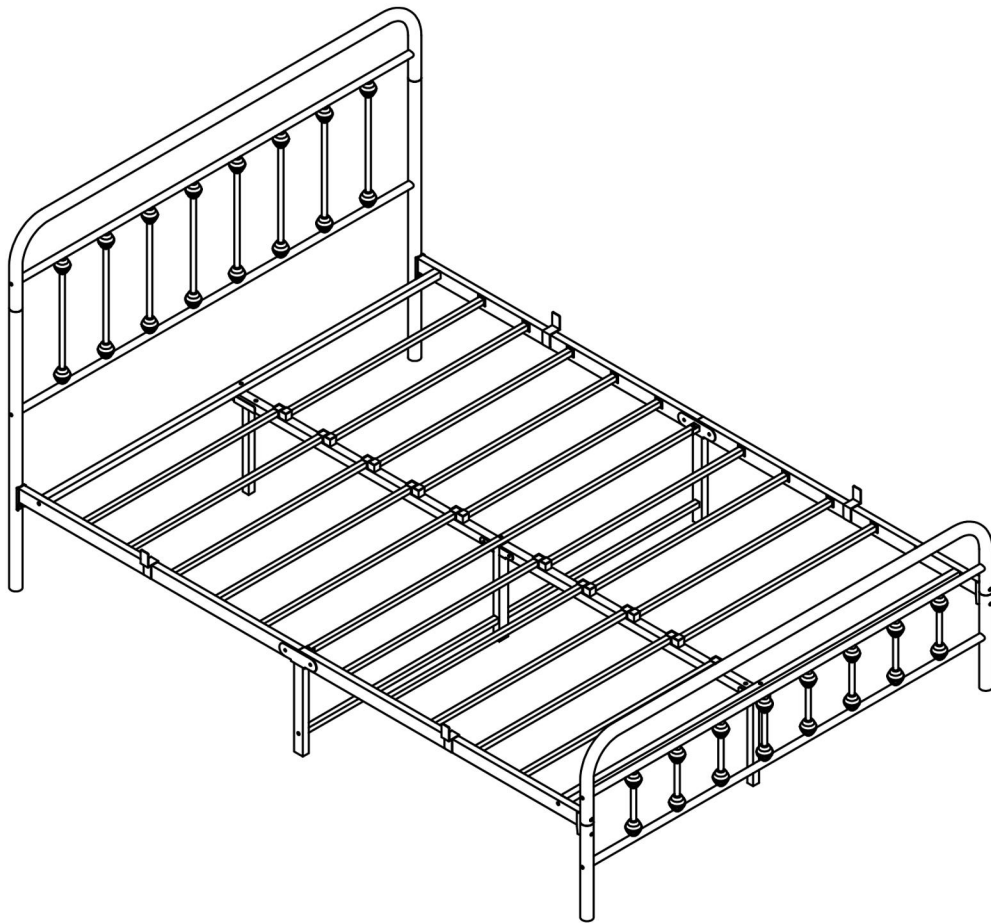

ASSEMBLY INSTRUCTION

WARRANTY:

We stand behind our products & service with confidence! If parts damaged or missing please feel free to contact us for a FREE REPLACEMENT.

We warranty this product to be free from defects in materials. This warranty covers one year from the date of original purchase.

NOTES:

- The item is only intended to be used indoors. The product must be assembled and used in accordance with the provisions of the manual.
- It is recommended that assembly is undertaken by about 2 adults. Please read assembly instructions before assembly and strictly adhere to each step outlined. Estimated assembly time is 30 minutes.

WARNING:

- **WARNING FOR YOUNG CHILDREN** - This product contains small components, please ensure that they are kept away from small children while assembling.

If you have any questions, pls contact us via "Contact Seller" in your order profile.