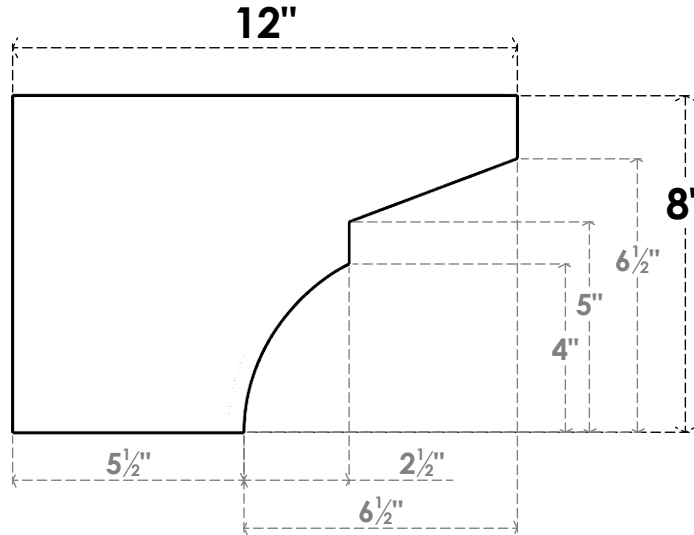

ITEM NUMBER: RFTURO040X08000X12000X008MON00RCPR

4"W X 8"H X 12"L TIMBERTHANE ROUGH CEDAR MONTEREY FAUX WOOD OPEN RAFTER TAIL, 8"L END, PRIMED TAN

SIDE PROFILE

FRONT PROFILE

ISOMETRIC

GENERATED DATE : 03/02/2023