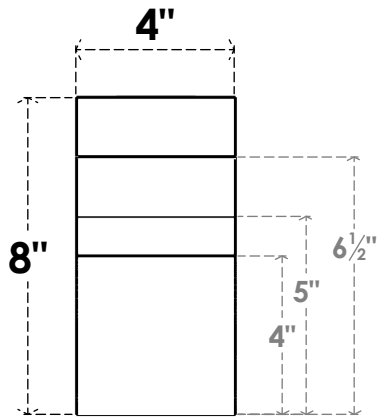

ITEM NUMBER: RFTURO040X08000X12000X008MON00RCPR

4"W X 8"H X 12"L TIMBERTHANE ROUGH CEDAR MONTEREY FAUX WOOD OPEN RAFTER TAIL, 8"L END, PRIMED TAN

SIDE PROFILE

FRONT PROFILE

ISOMETRIC

GENERATED DATE : 03/02/2023