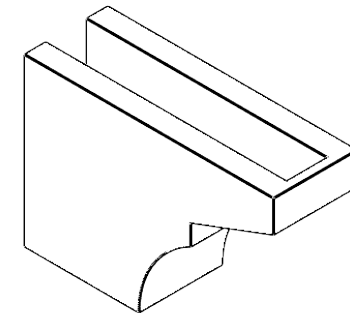

ITEM NUMBER: RFTURO040X08000X12000X008MON00RCPR

4"W X 8"H X 12"L TIMBERTHANE ROUGH CEDAR MONTEREY FAUX WOOD OPEN RAFTER TAIL, 8"L END, PRIMED TAN

SIDE PROFILE

FRONT PROFILE

ISOMETRIC

GENERATED DATE : 03/02/2023

EKENA MILLWORK
2300 WEST MAIN ST.
CLARKSVILLE, TX 75426
TOLL FREE: 866-607-0453
WWW.EKENAMILLWORK.COM

NOTES

1. INSTALLATION TO BE COMPLETED IN ACCORDANCE WITH MANUFACTURER'S SPECIFICATIONS.
2. DRAWING MAY NOT BE TO SCALE
3. THIS DRAWING IS INTENDED FOR DESIGN AND PLANNING PURPOSES ONLY.
4. ALL INFORMATION CONTAINED HEREIN WAS CURRENT AT THE TIME OF DEVELOPMENT BUT MUST BE REVIEWED AND APPROVED BY THE PRODUCT MANUFACTURER TO BE CONSIDERED ACCURATE.
5. TIMBERTHANE ARCHITECTURAL PRODUCTS ARE MADE FROM HIGH DENSITY URETHANE AND COME FACTORY PRIMED