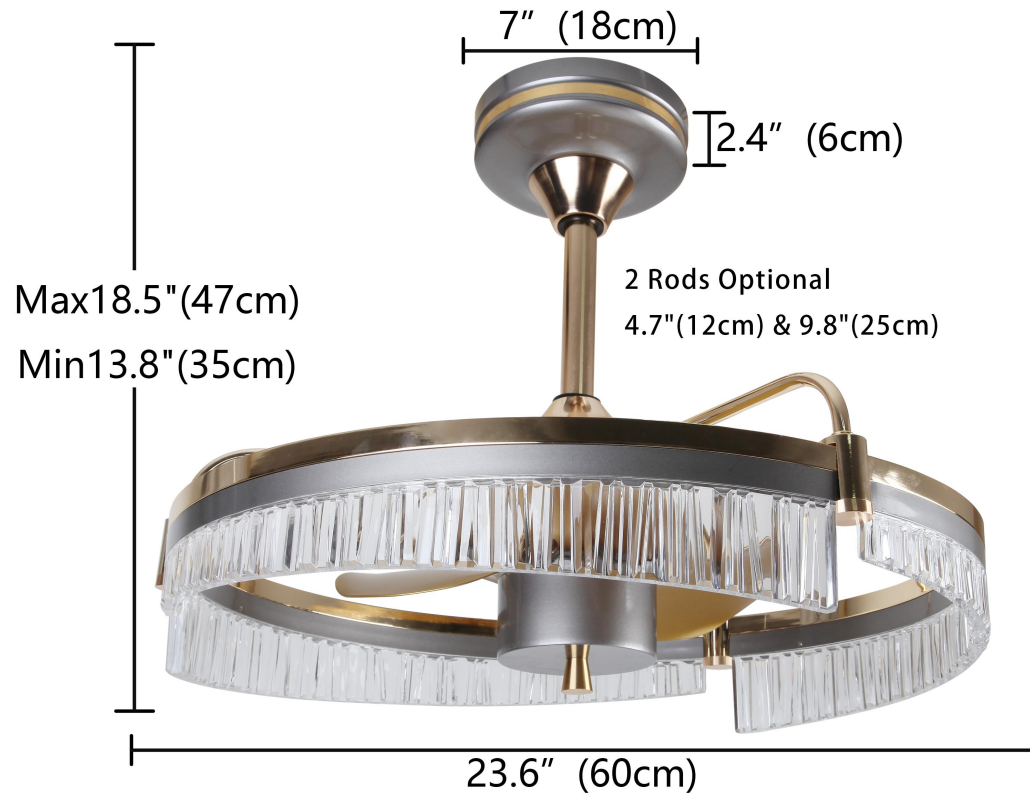

# PRODUCT PARAMETERS

Fine display of each data

Material	Motor wattage	LED	Lamp body color
Metal+Acrylic	30W	60W	Gray + Gold
Input Voltage	Switch type	Wind speed	Color temperature
85-265V	Remote control	10 speed	3000/4000/6000K