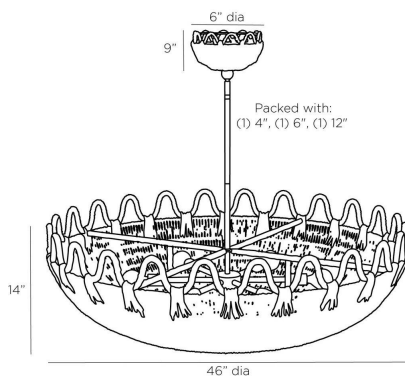

ARTERIOS

MAR CHANDELIER

LAURA KIRAR

GKDLS01

H: 25 IN, Dia: 46.00 IN

Natural

Laura Kirar's playfully theatrical natural lampakanay rope is woven into palm forms – as seen with Mar Floor Lamp and Mar Pendant Chandelier - call to mind the classic era of the 1930's in the coastal south of France. Held together by an iron rod finished in antique brass. Kirar pays homage to the details of casually curated Mediterranean interiors with their influences of aged formal furniture, the micro-climate combinations of tropical plants and pines, the passion for all things exotic from carved Spanish vargueño to primitive and sculptural African chairs. Finish will

APPEARANCE

Material	Rope, Iron
Material Type	Lampakanay
Finish	Natural, Antique Brass
Finish Will Vary	Yes
Top Coat/Sealant	Yes

DIMENSIONS

Canopy	H: 9 IN, Dia: 6.00 IN
Chandelier	H: 14 IN, Dia: 46.00 IN
Minimum Hanging	H: 25 IN
Max Hanging Height	49 in

WIRING

Rating	Indoor Only
Cord	10 FT,
Socket	6, Type A - E26
Maximum Watt	60
Voltage	110-120 V

CERTIFICATIONS

Certifications	Mexico, United Arab Emirates, European Union, United States, Canada, Australia
----------------	--

COMPLIANCY

UL/ETL	Yes
CB	Yes
RoHS	Yes

SHIPPING

Product Weight	23.5 lbs
Gross Weight 1	33 lbs

ADDITIONAL INFO

Features	Sustainable
----------	-------------

REPLACEMENT PARTS

Replacement Part 1	CANOPY-685
Replacement Part 1 Dim	1" x 6"
Replacement Part 2	PIPE-255
Replacement Part 2 Dim	(1) 4", (1) 6", (1) 12"