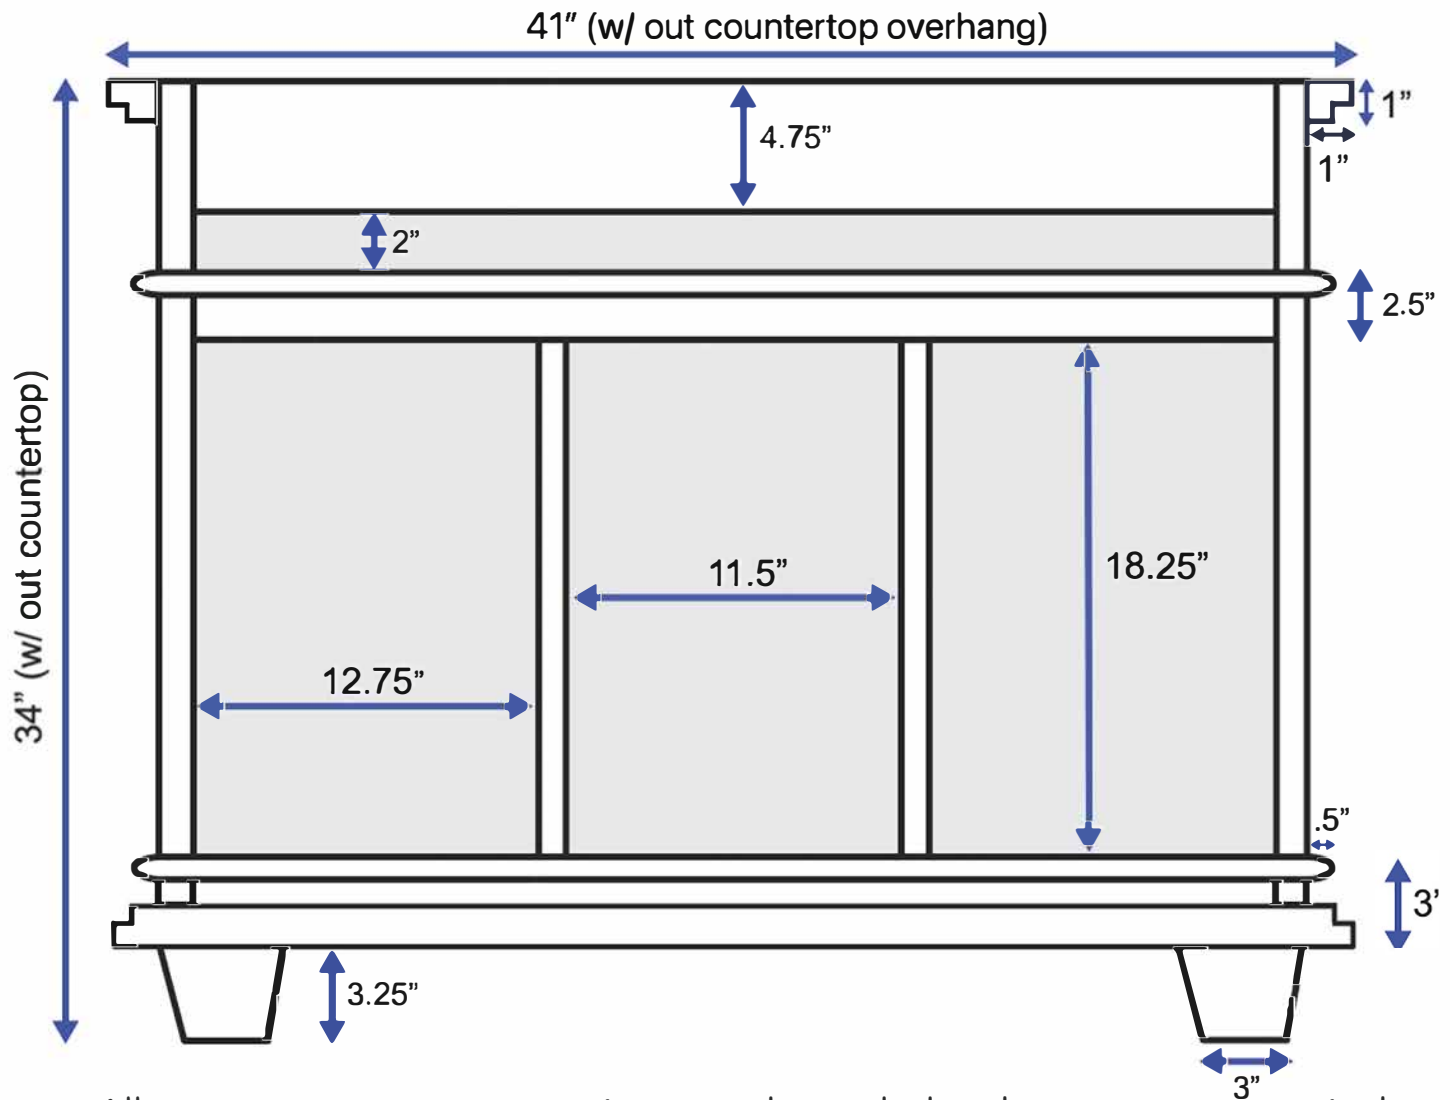

42-inch Bath Vanity (Back View)

All measurements are approximate and rounded to the nearest quarter-inch. Please allow for a slight margin of error.