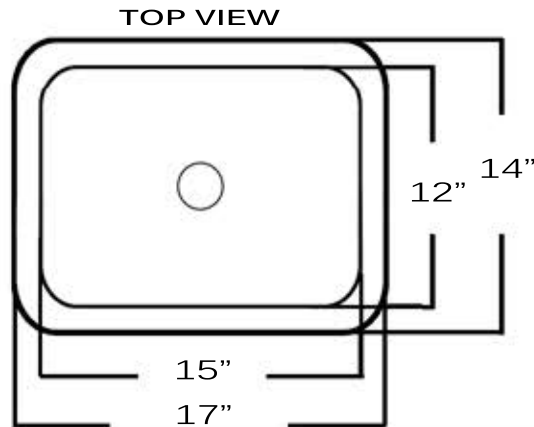

Brightwork Home Collection

Premium Hammered Copper Bar Sink

MODEL:
REHC

Overall Dimensions	Interior Bowl	Bowl Depth	Overflow	Reverse Model
17" x 14"	15" x 12"	5"	None	NA

FEATURES

- Premium Hand Hammered bar sink
- 2" Drain
- Solid Copper Construction
- Limited Manufacturers Warranty
- Special Care & Maintenance

****Nominal Dimensions - Actual May Vary by up to .25"**

PROJECT/ NAME:

ARCHITECT/CONTRACTOR:

MODEL:

JOB NOTES: