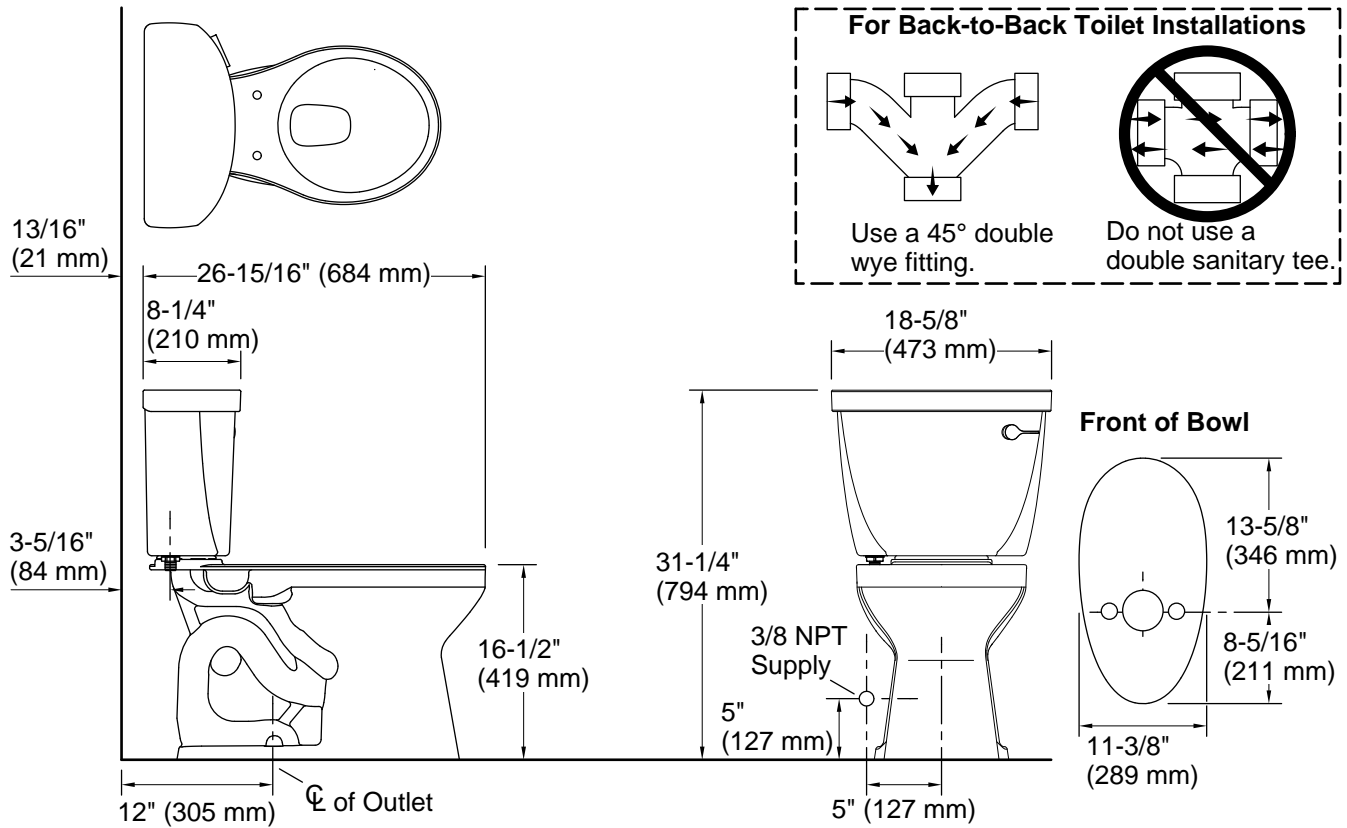

Cimarron®

Two-piece round-front toilet, 1.28 gpf
K-31641-DRYRA

Features

- Two-piece design
- Round-front bowl offers an ideal solution for smaller bathrooms and powder rooms
- Comfort Height® feature offers chair-height seating that makes sitting down and standing up easier for most adults
- 1.28 gpf (4.8 lpf)
- Right-hand Polished Chrome trip lever
- 2-1/8" (54 mm) fully glazed trapway
- Revolution 360® flushing technology generates a forceful swirling motion to keep the bowl clean longer
- Sanitary guard where bowl and tank meet for ease of cleaning
- CleanCoat™ surface treatment inhibits the growth of water scale and mineral stains for improved ease of cleaning
- AquaPiston® canister optimizes the flow out of the tank, harnessing gravity and the natural powerful reducing cascade of water to increase the power and effectiveness of the flush
- Easy-to-flush canister design requires less force to actuate than a 3" (76 mm) flapper, and has 90% less exposed seal material which resists conditions that cause wear, tear, shrinkage and swelling

Installation

- DryLock® system saves installation time and helps prevent water leakage
- Standard 12" (305 mm) rough-in
- Seat and supply line sold separately

Recommended Products/Accessories

- K-76923 PureWash® M250 Quiet-Close™ round-front toilet seat with antimicrobial agent
- K-25986-R Right-hand trip lever
- K-5420 Low-Profile Bolt Caps

THE BOLD LOOK
OF **KOHLER**®

Technical Information

All product dimensions are nominal.

Toilet type:	Floor-mount
Waste Outlet:	Floor
Flush type:	Revolution 360, AquaPiston
Trap passageway:	2-1/8" (54 mm)
Water surface size:	8-5/8" x 7-13/16" (218 mm x 198 mm)
Rim to water surface:	6-5/8" (168 mm)
Rough-in:	12" (305 mm)
Seat-mounting holes:	5-1/2" (140 mm)