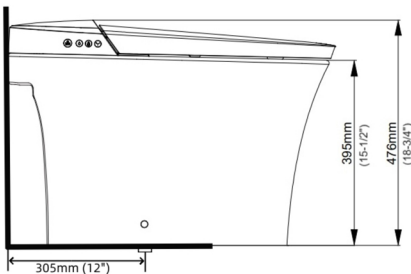

Granada

TT-KE2

Dual Flush 1.1/1.6GPF
4.0/6.0LPF

Features

- One-Piece Smart Toilet
- Siphonic Flush System
- Required minimum 12"(305mm) Roughing-in
- PP Smart Toilet Seat Cover
- Includes Remote Controller
- 27-1/4"X16-1/8"X18-3/4" (691X410X476mm)
- Vitreous China.

Components

- Remote Controller
- Angle Valve
- Braided Hose (Installed)
- Installation Screws and Sealing Ring
- Installation Manual
- Installation Cardboard

Codes & Standards

- Codes: Uniform Plumbing Code (UPC®)
National Plumbing Code of Canada
- Standards: ASME A112.19.2-2018/CSA B45.1-18
UL 1431, 3rd Edition Issued March 23, 2011 with revisions dated April 22, 2020
CSA C22.2 No.68-18
CSA C22.2 No.64-19