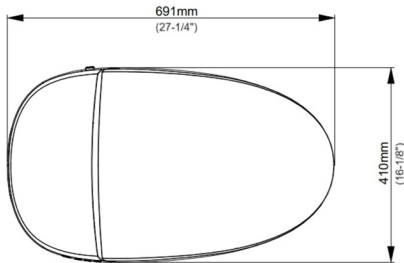

Granada

TT-KE2

Dual Flush 1.1/1.6GPF
4.0/6.0LPF

Features

- One-Piece Smart Toilet
- Siphonic Flush System
- Required minimum 12"(305mm) Roughing-in
- PP Smart Toilet Seat Cover
- Includes Remote Controller
- 27-1/4"X16-1/8"X18-3/4" (691X410X476mm)
- Vitreous China.