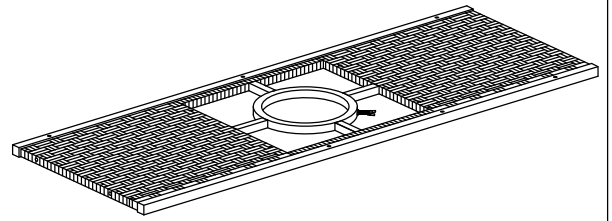

Outdoor Bar Table

ASSEMBLY MANUAL

MODEL#:LTFA5388

Missing part? Damaged? Contact us via email at

service@domioutdoorliving.com

www.domioutdoorliving.com

A 1X

B 1X

C 1X

D 1X

E 1X

F 1X

G 1X

H 1X

I 1X

J 1X

K 1X

L 1X

M 3X

M6X25

N 6X

M6X35

O 12X

M6X42