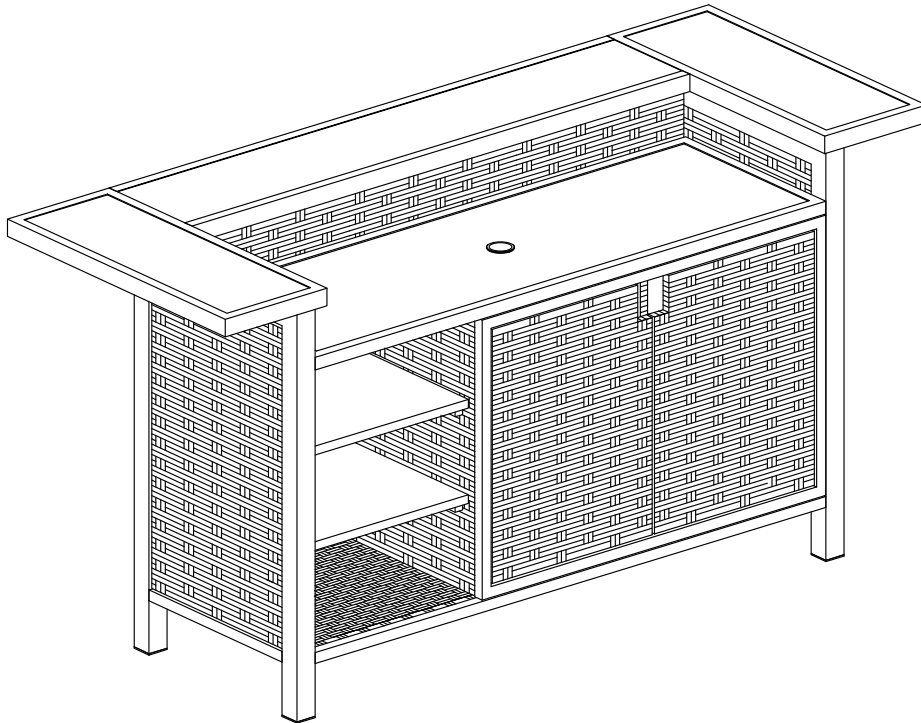

Outdoor Bar Table

ASSEMBLY MANUAL

MODEL#:LTFA5388

Missing part? Damaged? Contact us via email at

service@domioutdoorliving.com

www.domioutdoorliving.com

A 1X

B 1X