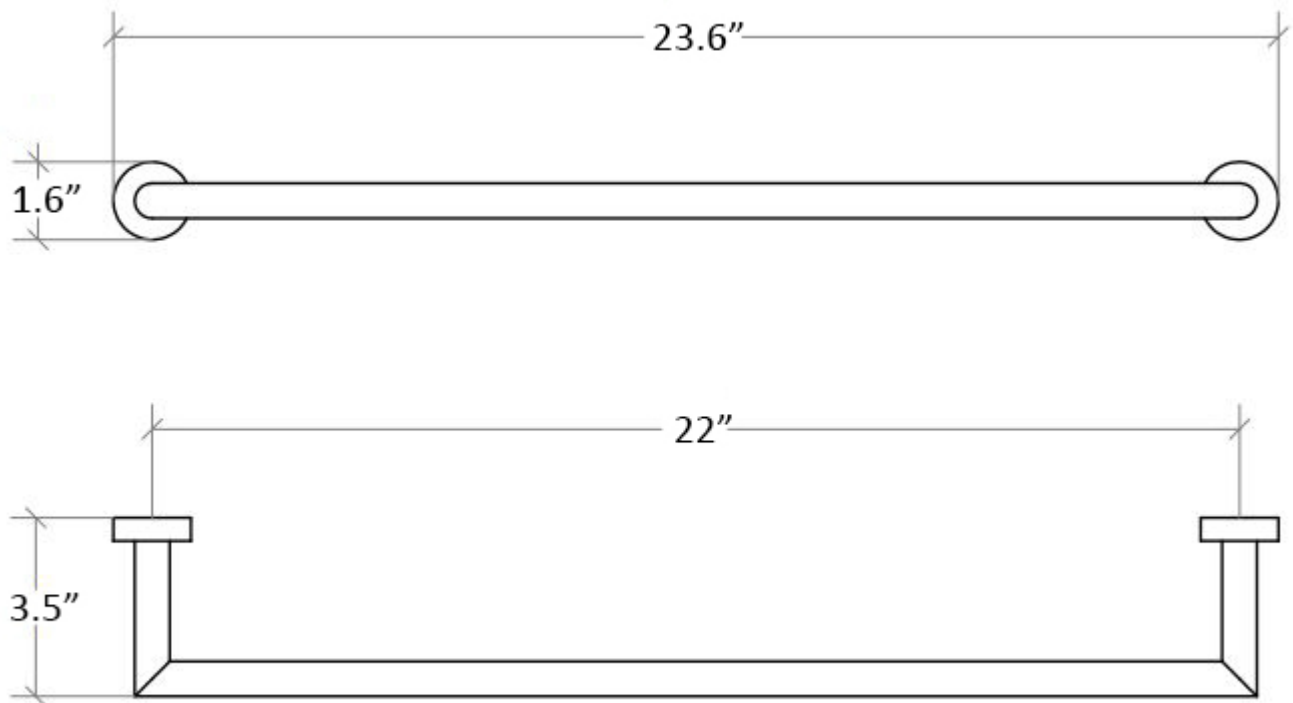

Baketo 5212

Features

- Towel Bar
- Available in 2 Finishes: Polished Chrome and Matte Black
- Solid Brass Base
- Installation Hardware Included
- Made in Italy

SKU# | Option:

- Baketo 5212.29 | Polished Chrome
- Baketo 5212.22 | Matte Black

Finishes:

 Polished Chrome

 Matte Black

Collection
Baketo

Model |
Baketo 5212

Dimensions Metric

1 inch = 2.54 cm

1 inch = 25.4 mm

1051 Lea Drive - Collegeville, PA 19426
Tel. 215 513 9400 - Fax 610 831 0215

www.ws bathcollections.com - info@ws bathcollections.com

Collection
Baketo

Model |
Baketo 5212

Dimensions Metric

1 inch = 2.54 cm

1 inch = 25.4 mm

WS[®]
BATH
COLLECTIONS

1051 Lea Drive - Collegeville, PA 19426
Tel. 215 513 9400 - Fax 610 831 0215

www.ws bathcollections.com - info@ws bathcollections.com