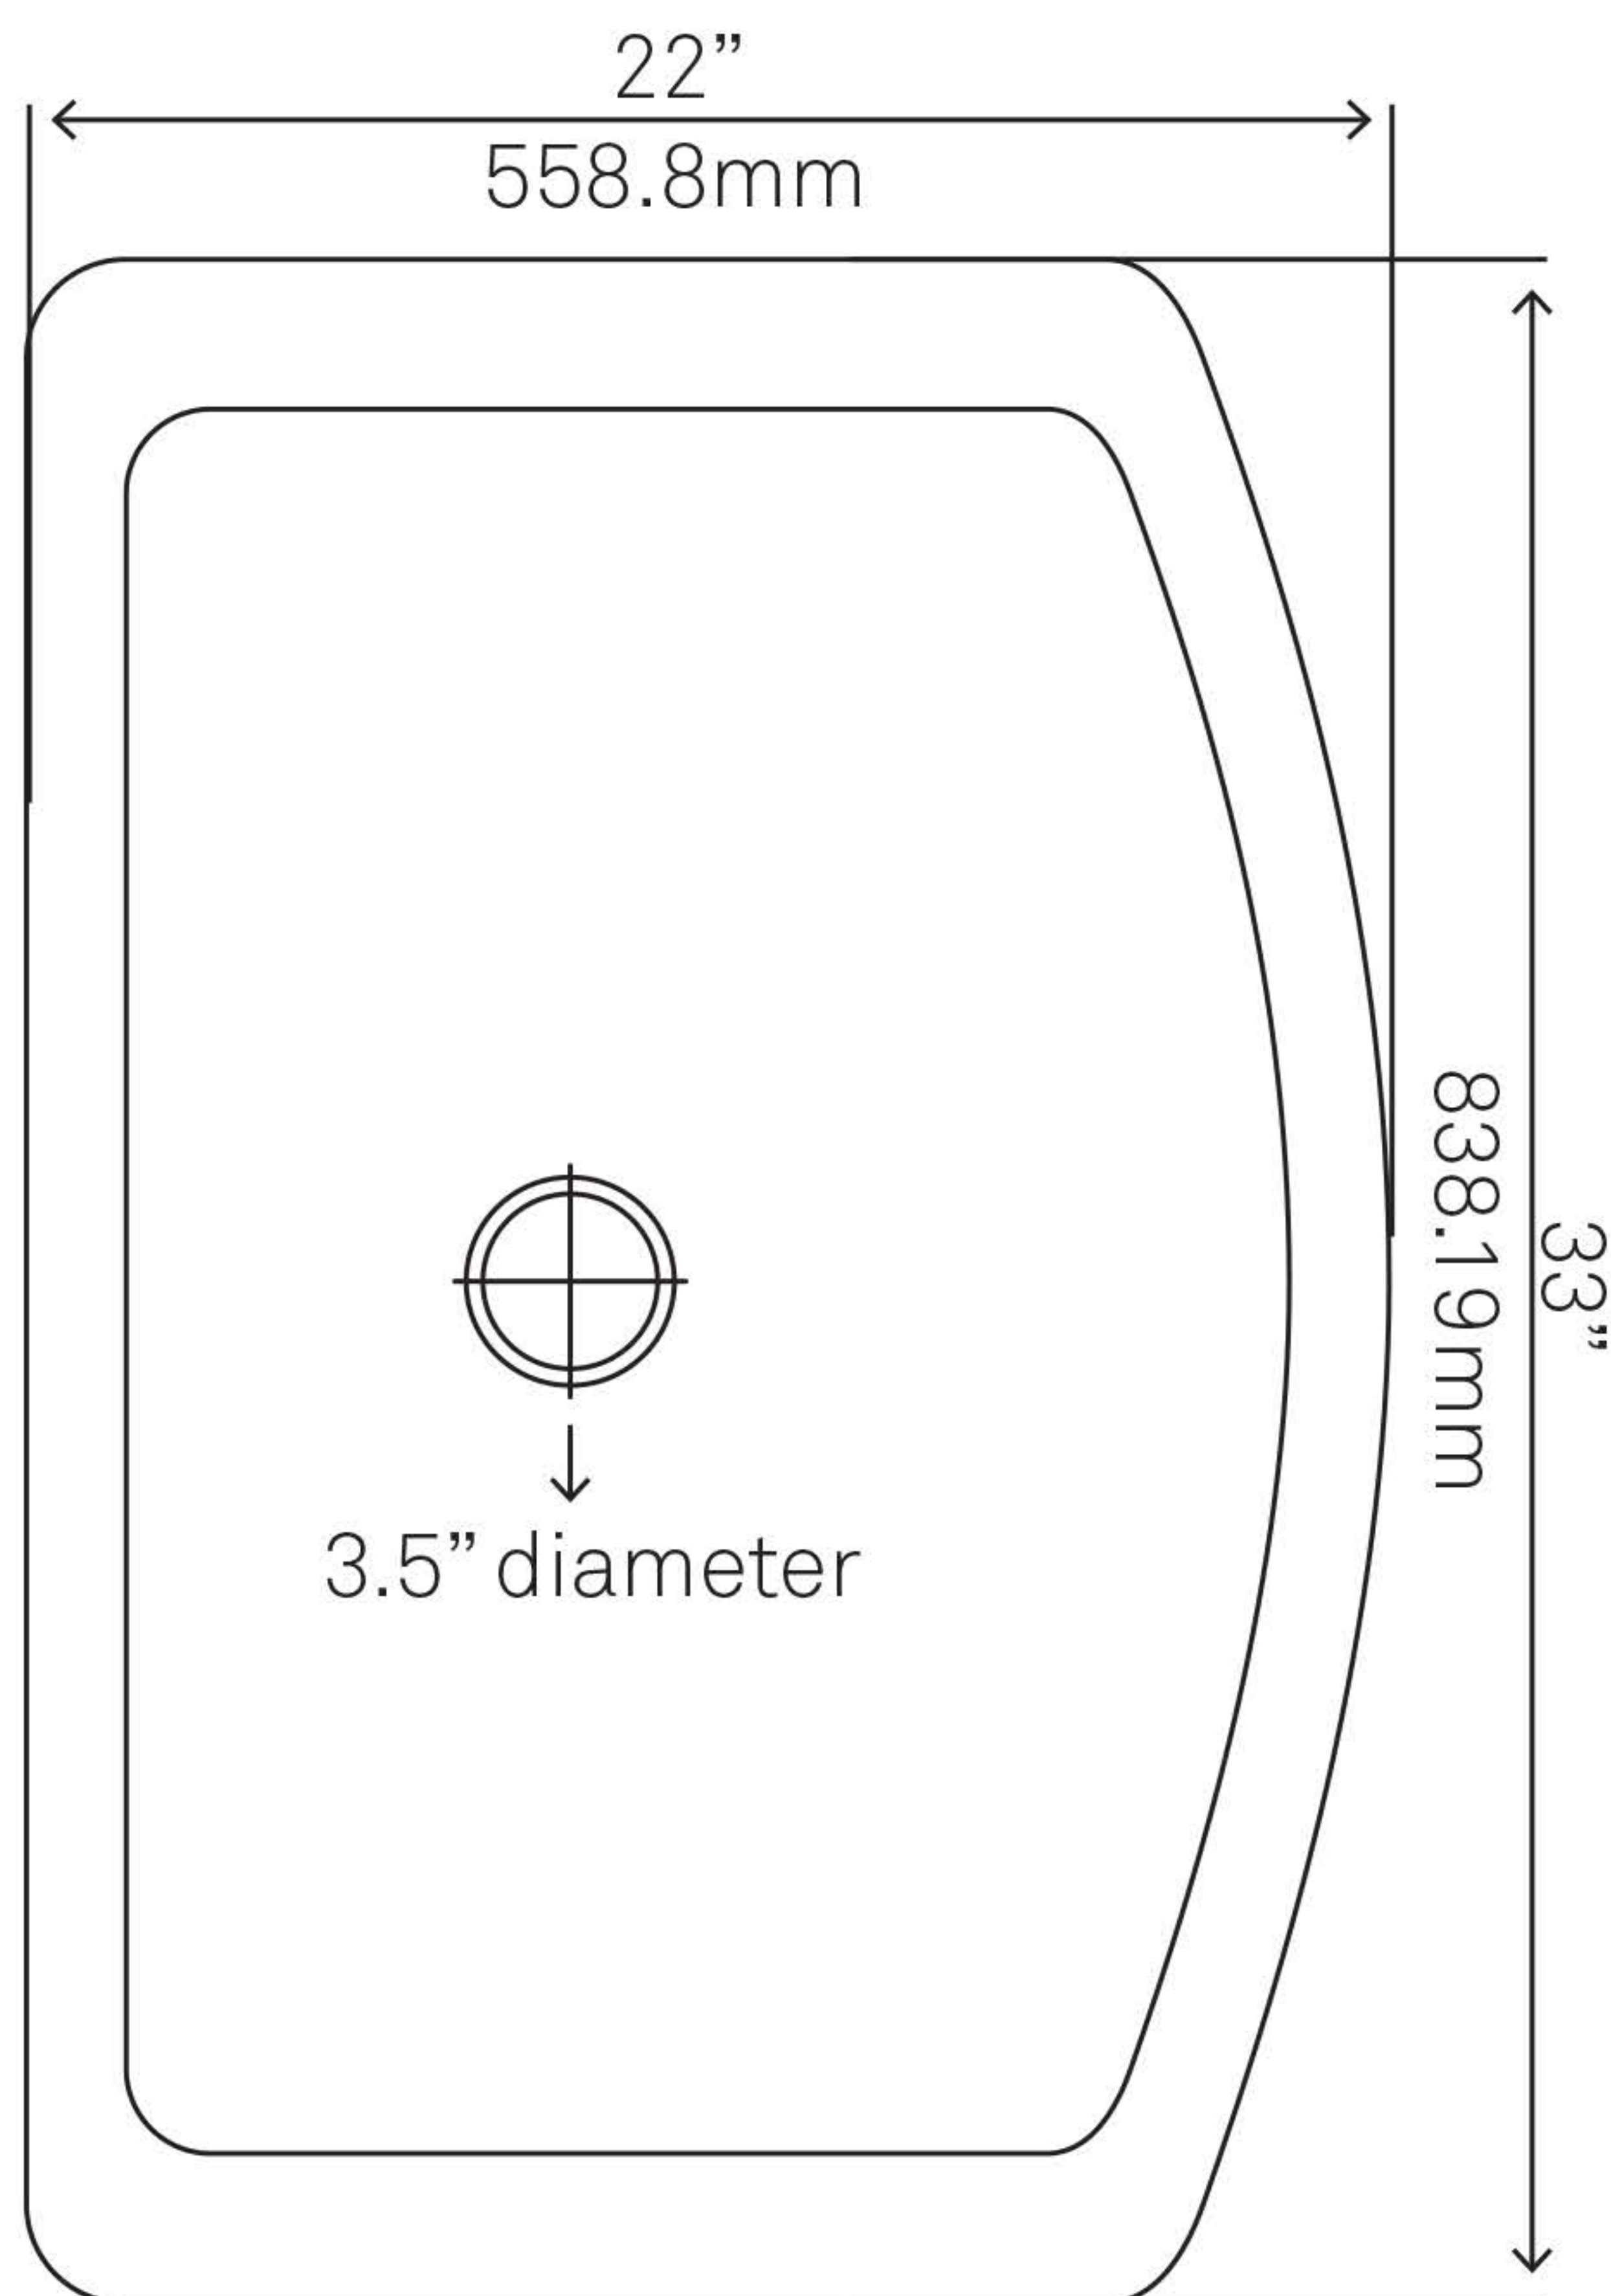

**TCK-008AN REDONDEADO**  
**Copper Curved Kitchen Sink, Antique**

Requested By:

---

Specific Features:

---

**STANDARD SPECIFICATIONS:**

- Single large kitchen sink w/ curved apron
- Hand-hammered antique finish
- Drop-in or Undermount installation
- Artisan hand crafted
- 16-gauge recycled copper
- Approximate dimensions
- Tolerance = +/- 1/2"
- 3.5-inch drain opening
- Apron extends 3.5" on both sides
- Inside 29 x 18 x 10-inches
- Standard U.S. plumbing connection
- Made in Mexico