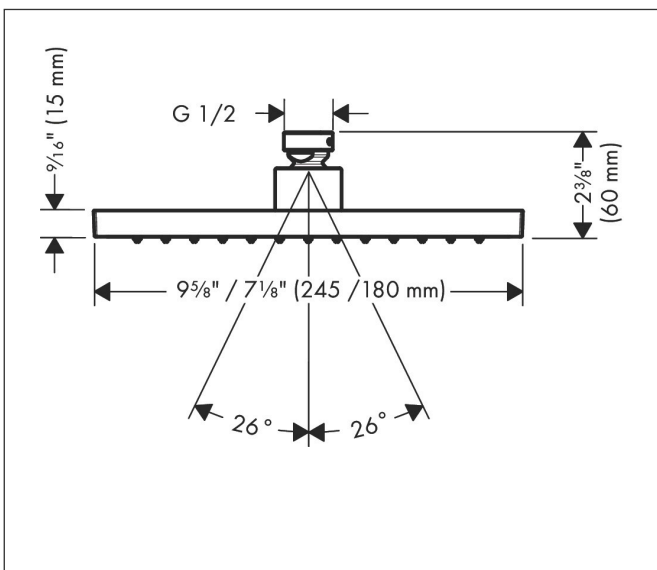

Brand AXOR
 Art. Name **AXOR ShowerSolutions** Showerhead 245/185 1-Jet, 2.5 GPM
 Art. Nr. 35370821
 Surface brushed nickel
 Pos. 1

Product Picture

Features

- Shower head size: 245 x 185 mm
- Spray modes: Rain
- Spray face finish: Fully-finished matching spray face
- Flow: 2.5 GPM (9.5 L/Min)
- Showerhead removable for cleaning

Drawing

Technology

Spray Types