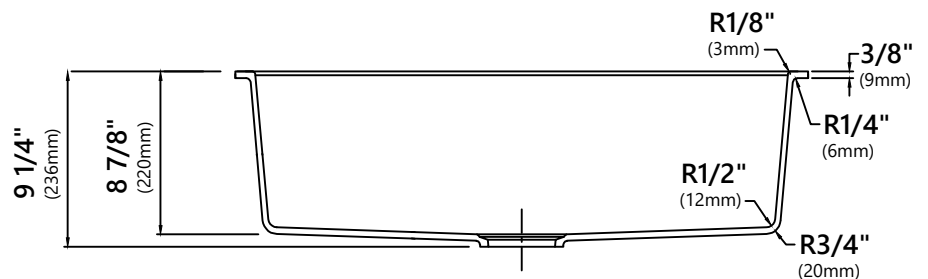

KGU-413B

31 Inch Undermount Single Bowl Granite Kitchen Sink

Kräus[®]

SPECIFICATION SHEET

Sink Dimensions

Overall Dimensions: 30 1/2" x 17"

Bowl Dimensions: 28 3/8" x 14 1/2"

Bowl Depth: 8 7/8"

Features

- Granite Composite Construction
- Single Bowl Undermount Sink
- Required Minimum Cabinet Size: 33" Left to Right, 24" Front to Back
- Rear Center-Set Drain
- 3 1/2" Drain Opening

Accessories Included

Warranty

Kraus Limited Lifetime Warranty

see website for details www.kraususa.com

BST-2

Stainless Steel Basket Strainer

Basket Strainer Dimensions

Overall Dimensions: 4 1/2" x 4 1/2"

Features