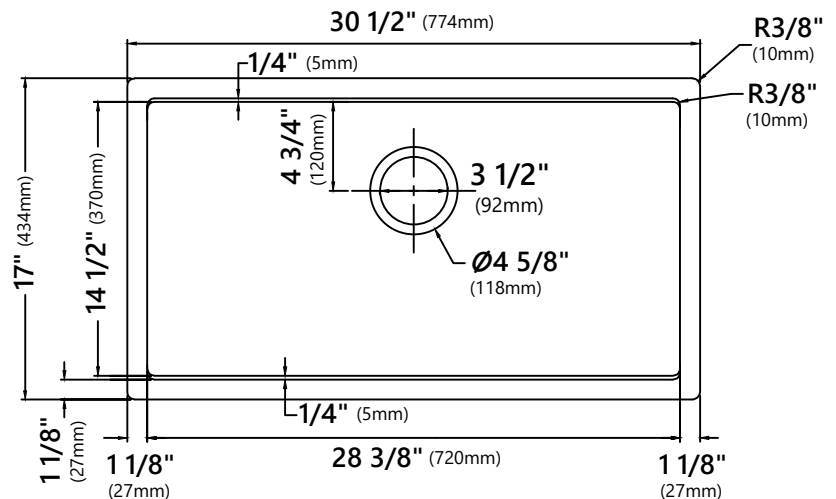

KGU-413B

31 Inch Undermount Single Bowl Granite Kitchen Sink

Kräus[®]

SPECIFICATION SHEET

Sink Dimensions

Overall Dimensions: 30 1/2" x 17"

Bowl Dimensions: 28 3/8" x 14 1/2"

Bowl Depth: 8 7/8"

Features

- Granite Composite Construction
- Single Bowl Undermount Sink
- Required Minimum Cabinet Size: 33" Left to Right, 24" Front to Back
- Rear Center-Set Drain
- 3 1/2" Drain Opening

Accessories Included

Warranty

Kraus Limited Lifetime Warranty

see website for details www.kraususa.com

BST-2

Stainless Steel Basket Strainer

Basket Strainer Dimensions

Overall Dimensions: 4 1/2" x 4 1/2"

Features