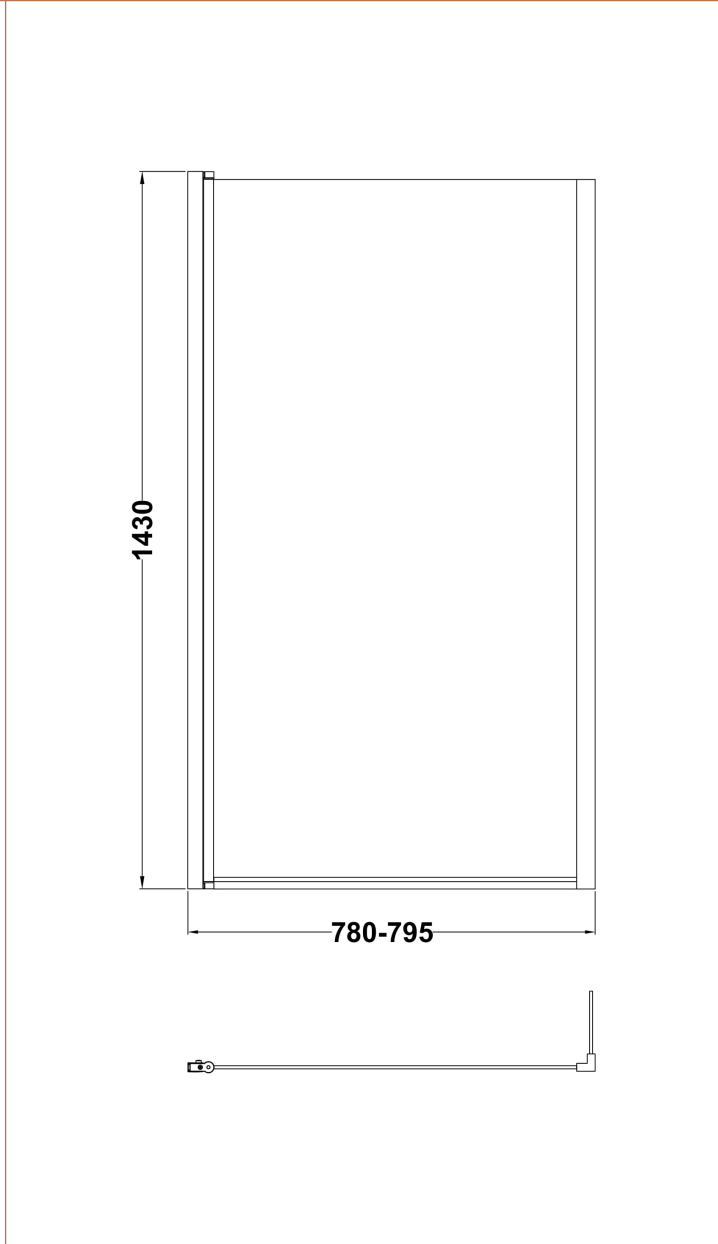

**Sales Code:** NSBS7BP

**Description:** Sq Shower Screen, Fixed Return (6)

**Product Dimensions**

Height (mm):	1400
Width (mm):	808
Depth (mm):	150
Nett Weight (kg):	18.7

**Packaging Dimensions**

Height (mm):	55
Width (mm):	840
Length (mm):	1460
Gross Weight (kg):	18.7

**Packaging Data**

Box Colour:	Brown Cardboard Box - Printed
Box Qty:	
Label Size:	x
Label Colour:	Not Applicable
Label Qty:	

**Outer Box Dimensions (If Applicable)**

Height (mm):	
Width (mm):	
Depth (mm):	
Length (mm):	
Gross Weight (kg):	
Barcode:	5056211883784

**Product Details**

Country of Origin:	China
Fitting Instruction:	Yes
CE Approval:	No
Profile Material:	Aluminium
Profile Finish:	Matt Black
Adjustments (mm):	788 - 808mm
Entry Width (mm):	
Swing In Dim (mm):	777mm
Swing Out Dim (mm):	777mm
Radius (mm):	Not Applicable
Glass Thickness (mm):	6
Easy Fit:	Not Applicable
Easy Clean:	No
Handle Style:	Not Applicable
Handle Material:	Not Applicable
Enclosure Design:	Not Applicable
Wheel Type:	Not Applicable
Support Bar Included:	Support Bar Not Included
Extras:	None