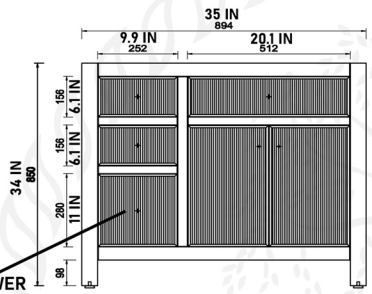

SONO-36R

WILLOW COLLECTIONS
SONOTM 36 IN RIGHT OFFSET
BATHROOM VANITY

DEEP DRAWER
WITH BUILT-IN
ORGANIZER
AND POWER STATION