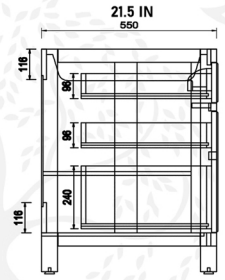

SONO-36R

WILLOW COLLECTIONS
SONOTM 36 IN RIGHT OFFSET
BATHROOM VANITY

DEEP DRAWER
WITH BUILT-IN
ORGANIZER
AND POWER STATION