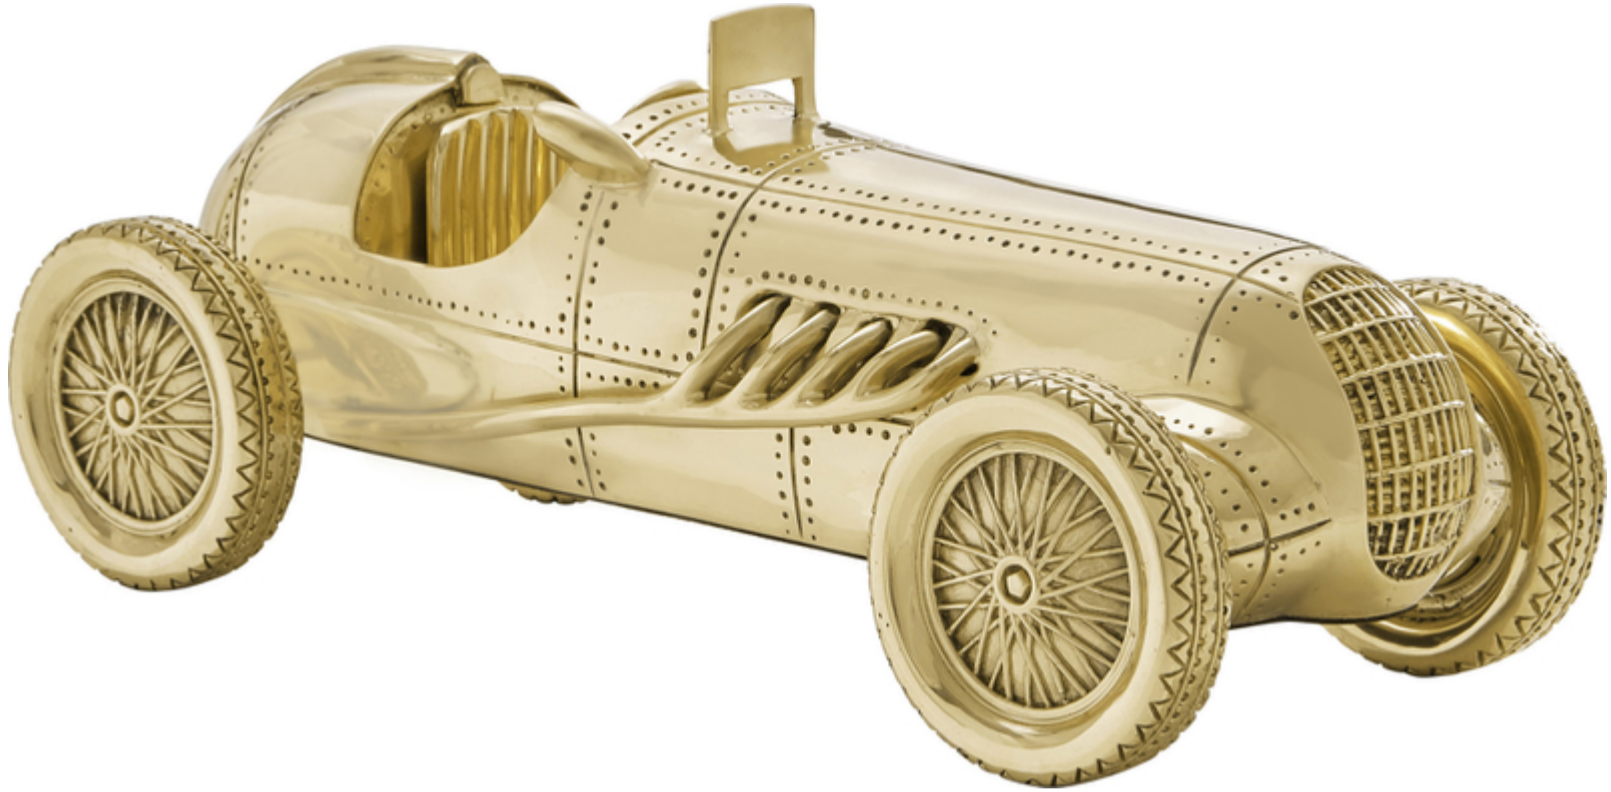

THEODORE ALEXANDER

The Brooklands

TA10016.C296

The Brooklands Sculpture in Polished Brass

W 13½ x D 5½ x H 5¼ inches

Material(s): Brass

Collection: Accessories

Style: Transitional / Formal Transitional