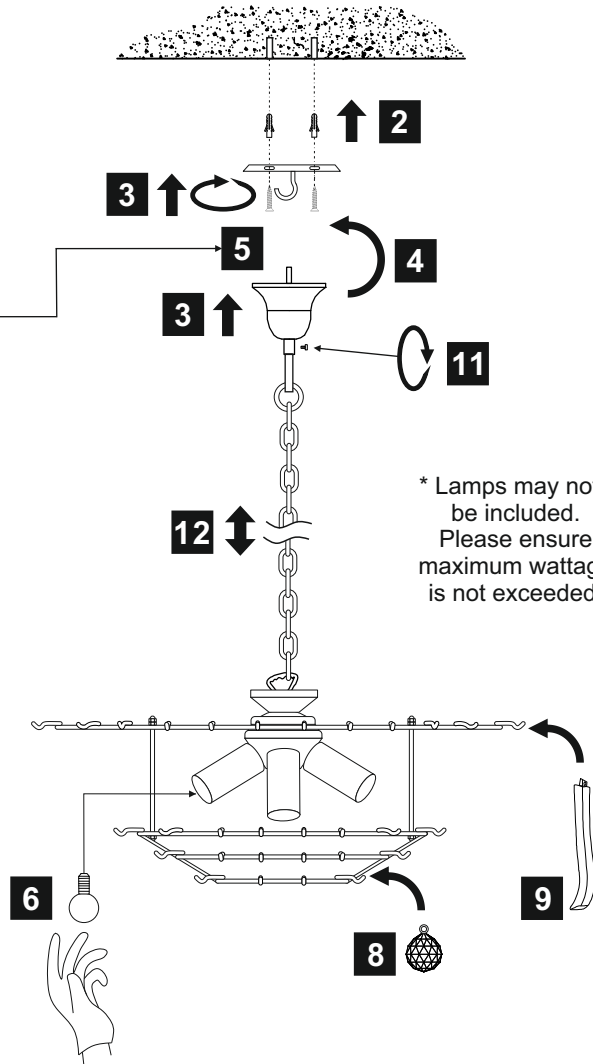

INSTALLATION INSTRUCTIONS

⚠️ INSTALLATION NOTES

(1) Prior to installation carefully unpack and check all the components and accessories are as per details enclosed.

(2) These instructions should be used in conjunction with the installation guidelines included.

* Lamps may not be included. Please ensure maximum wattage is not exceeded.

⚠️ Please use the gloves provided.

Voltage: 220-240V 50/60Hz
Lampholder: SES/E14
Lamps: 5 x 40W Max

LIST OF COMPONENTS

A

B

Accessories

Acrylic Strand A	30 Pcs	
Acrylic Sphere B	61 Pcs	

Installation Pack

Installation Instructions	2 Pages	
Installation Guidelines	2 Pages	
Fixing Screw & Plug	2 Sets	
Gloves	1 Pair	

**Contents
Checked By**

--