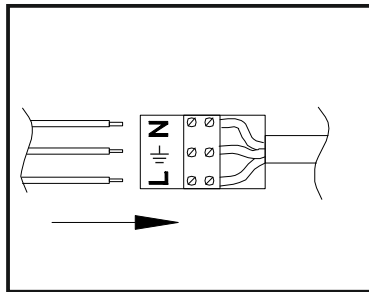

* Lamps may not be included. Please ensure maximum wattage is not exceeded.

⚠️ Please use the gloves provided.

Voltage: 220-240V 50/60Hz
Lampholder: SES/E14
Lamps: 5 x 40W Max

LIST OF COMPONENTS

A

B

Accessories