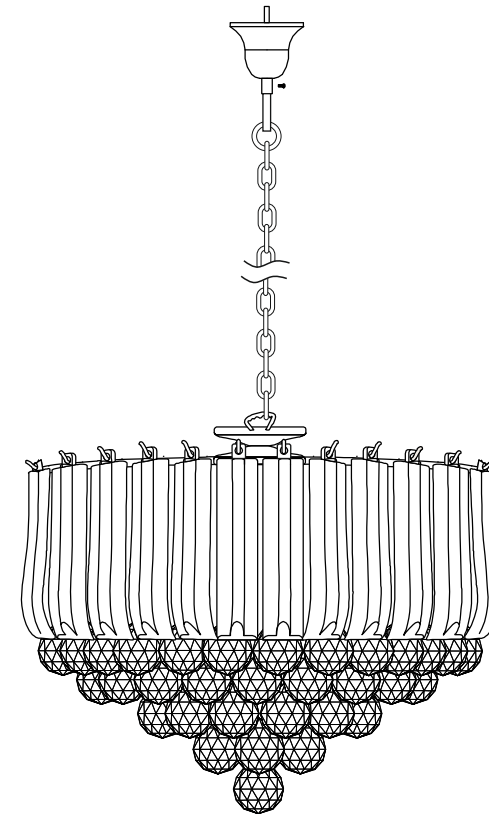

* Lamps may not be included. Please ensure maximum wattage is not exceeded.

⚠️ Please use the gloves provided.

Voltage: 220-240V 50/60Hz
Lampholder: SES/E14
Lamps: 5 x 40W Max

LIST OF COMPONENTS

A

B

Accessories

Acrylic Strand A	30 Pcs	
Acrylic Sphere B	61 Pcs	

Installation Pack

Installation Instructions	2 Pages	
Installation Guidelines	2 Pages	
Fixing Screw & Plug	2 Sets	
Gloves	1 Pair	

**Contents
Checked By**

--