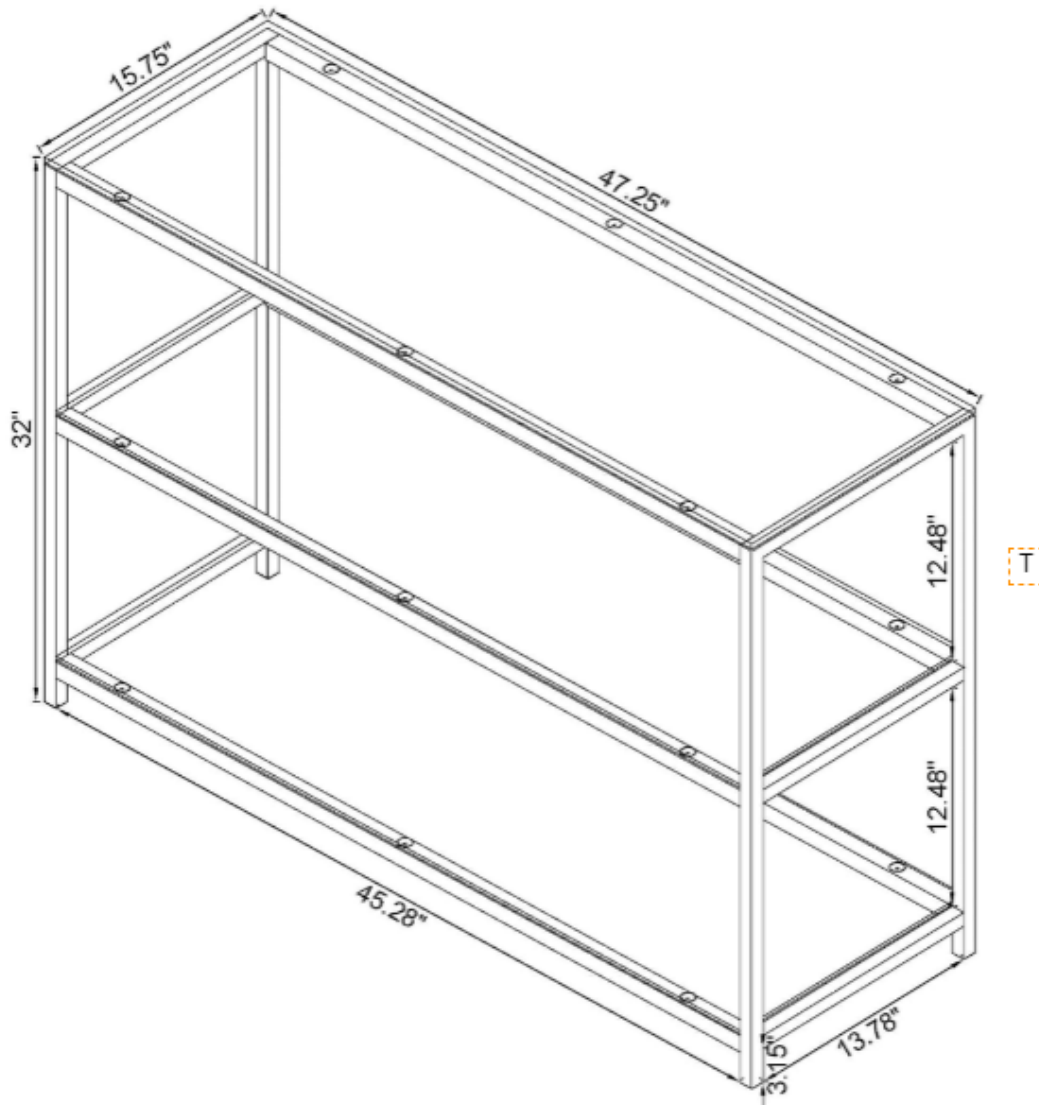

COMPLETE

ITEM: 720229 ASSEMBLY INSTRUCTIONS

Product Size : 1200 X 400 X 813 H (MM)

Product Size : 47.25" X 15.75" X 32"

Note : Dimension tolerance $\pm 5\%$