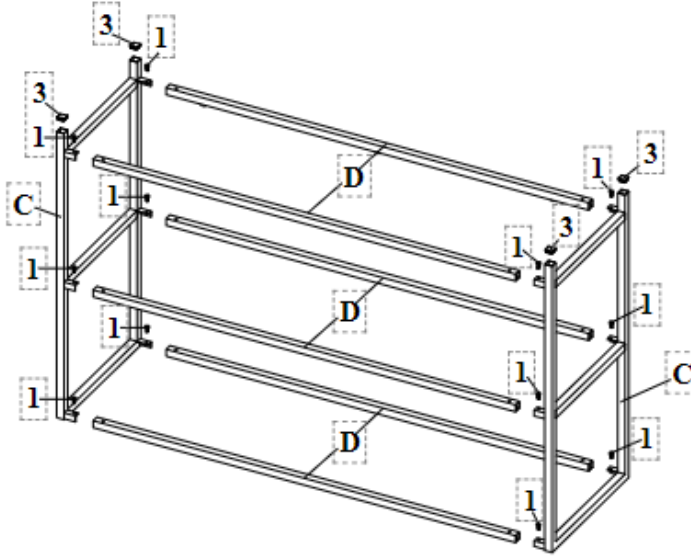

4

ALLEN WRENCH
(4mm)

1PC

ITEM: 720229

ASSEMBLY INSTRUCTIONS

STEP 1

Do not tighten until each step is completed or instructed.

STEP 2

COMPLETE

ITEM: 720229 ASSEMBLY INSTRUCTIONS

Product Size : 1200 X 400 X 813 H (MM)

Product Size : 47.25" X 15.75" X 32"

Note : Dimension tolerance $\pm 5\%$