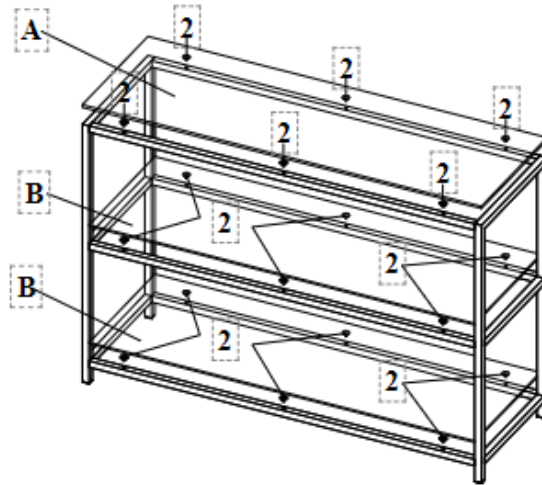

COMPLETE

ITEM: 720229 ASSEMBLY INSTRUCTIONS

Product Size : 1200 X 400 X 813 H (MM)

Product Size : 47.25" X 15.75" X 32"

Note : Dimension tolerance $\pm 5\%$