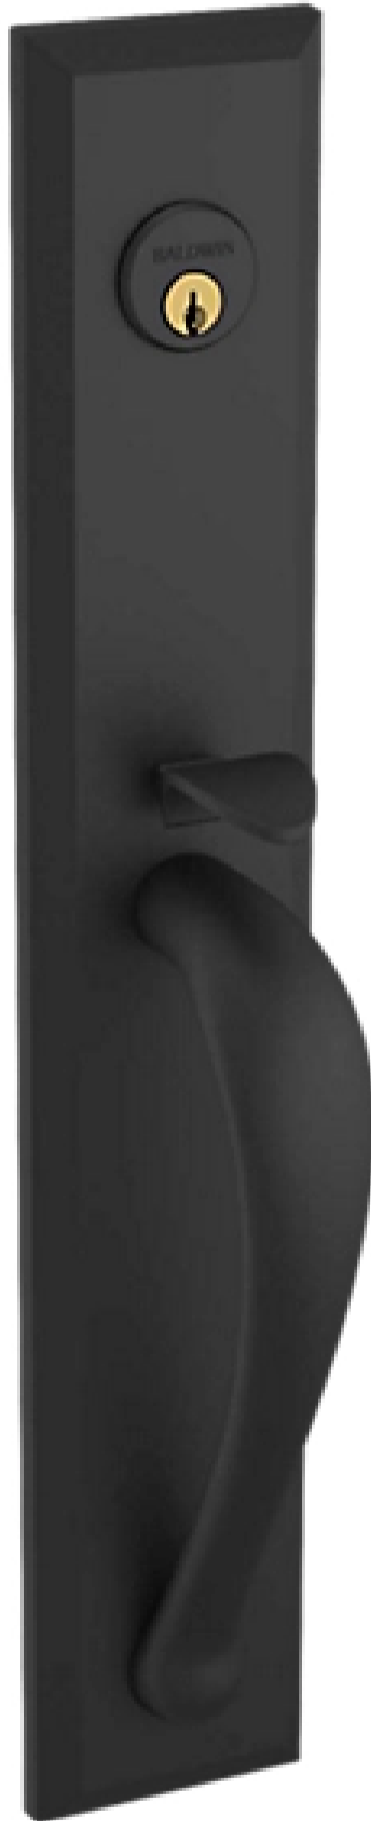

CODY FULL PLATE TRIM WITH KNOB

MORTISE HANDLESET ENTRANCE TRIM, KNOB INTERIOR

SPECIFICATIONS

LOCK TYPE	Mortise
STYLE	Rustic
LOCK FUNCTION	Entry
MAXIMUM DOOR THICKNESS	2.25
MINIMUM DOOR THICKNESS	1.5

CODY FULL PLATE TRIM WITH KNOB

MORTISE HANDLESET ENTRANCE TRIM, KNOB INTERIOR

ESTATE PORTFOLIO

Model Number:
M504.190.ENTR

Key Features

- ✓ The Cody Full Escutcheon Trim is a clean design that emphasizes a simple and modern look to any door.
 - ✓ Shown in Standard Entry Function, but also available in Full Dummy and Exterior Only, as well as individual escutcheons Cut for Cylinder, Cut for Emergency Release, Cut for Knob and Cut for Turn Knob.
 - ✓ Customize by substituting any interior knob or lever of your choice or by utilizing the interior escutcheon plate to create passage, privacy, dummy or entry sets. Thin and thick door kits available to accommodate a wide range of door conditions and applications.
- The mortise application is a unique door condition that requires custom door preparation, specification and installation. The full mortise
- ✓ specification requires multiple components, including this decorative trim. To learn more about specifying mortise, please refer to the "Know Before You Go" section on this page.

FINISHES OPTIONS

Lifetime (PVD) Satin Nickel - 056

Lifetime (PVD) Graphite Nickel - 076

Lifetime (PVD) Polished Nickel - 055

Polished Chrome - 260

Distressed Oil Rubbed Bronze - 402

Lifetime (PVD) Polished Brass - 003

Satin Black - 190

Oil Rubbed Bronze - 102

Venetian Bronze - 112, 11P

Satin Brass & Brown - 060

Non-lacquered Brass - 031

Vintage Brass - 033

Satin Brass & Black - 050

SPECIFICATIONS