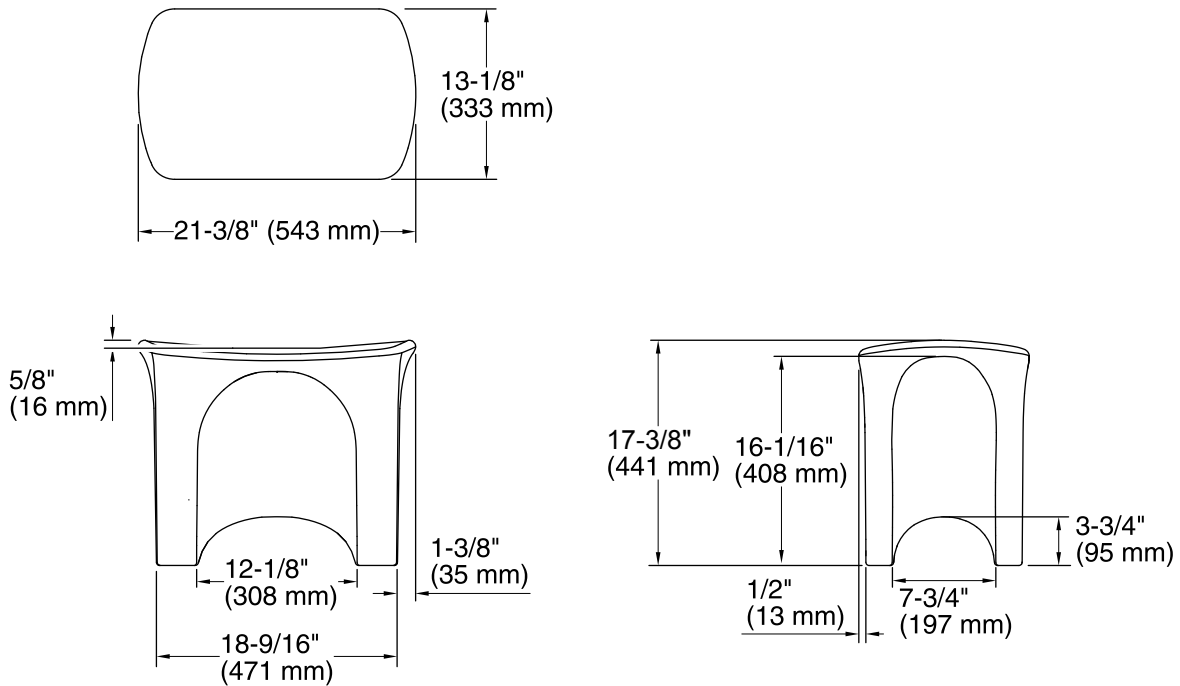

Features

- Integrated handles provide versatility inside and outside of the shower.
- Smooth, sleek design makes cleaning easy.
- Comfortable height and ample seating area provide stability.
- Sized to fit perfectly in any showering space.
- 21-7/8" (533 mm) x 17-3/8" (441 mm) x 13-1/8" (333 mm)

Color	Code	Description
	0	White
	96	Biscuit

Technical Information

All product dimensions are nominal.

Weight: 11.3 lbs (5.1 kg)

Notes

Measure your actual product for rough-in details.

Install this product according to the installation instructions.