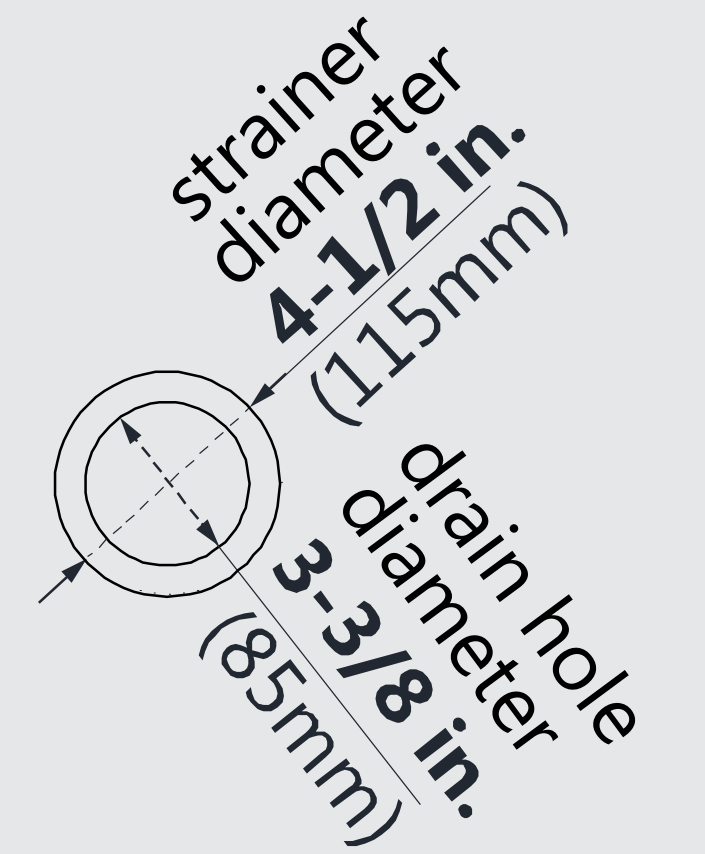

## DLT-1130600

SLIMLINE SHOWERBASE

SINGLE THRESHOLD

**CENTER DRAIN**

### Drain Hole Specs

DreamLine reserves the right to update or modify the hardware or materials pictured without prior notice for the purpose of product improvement and customer satisfaction.