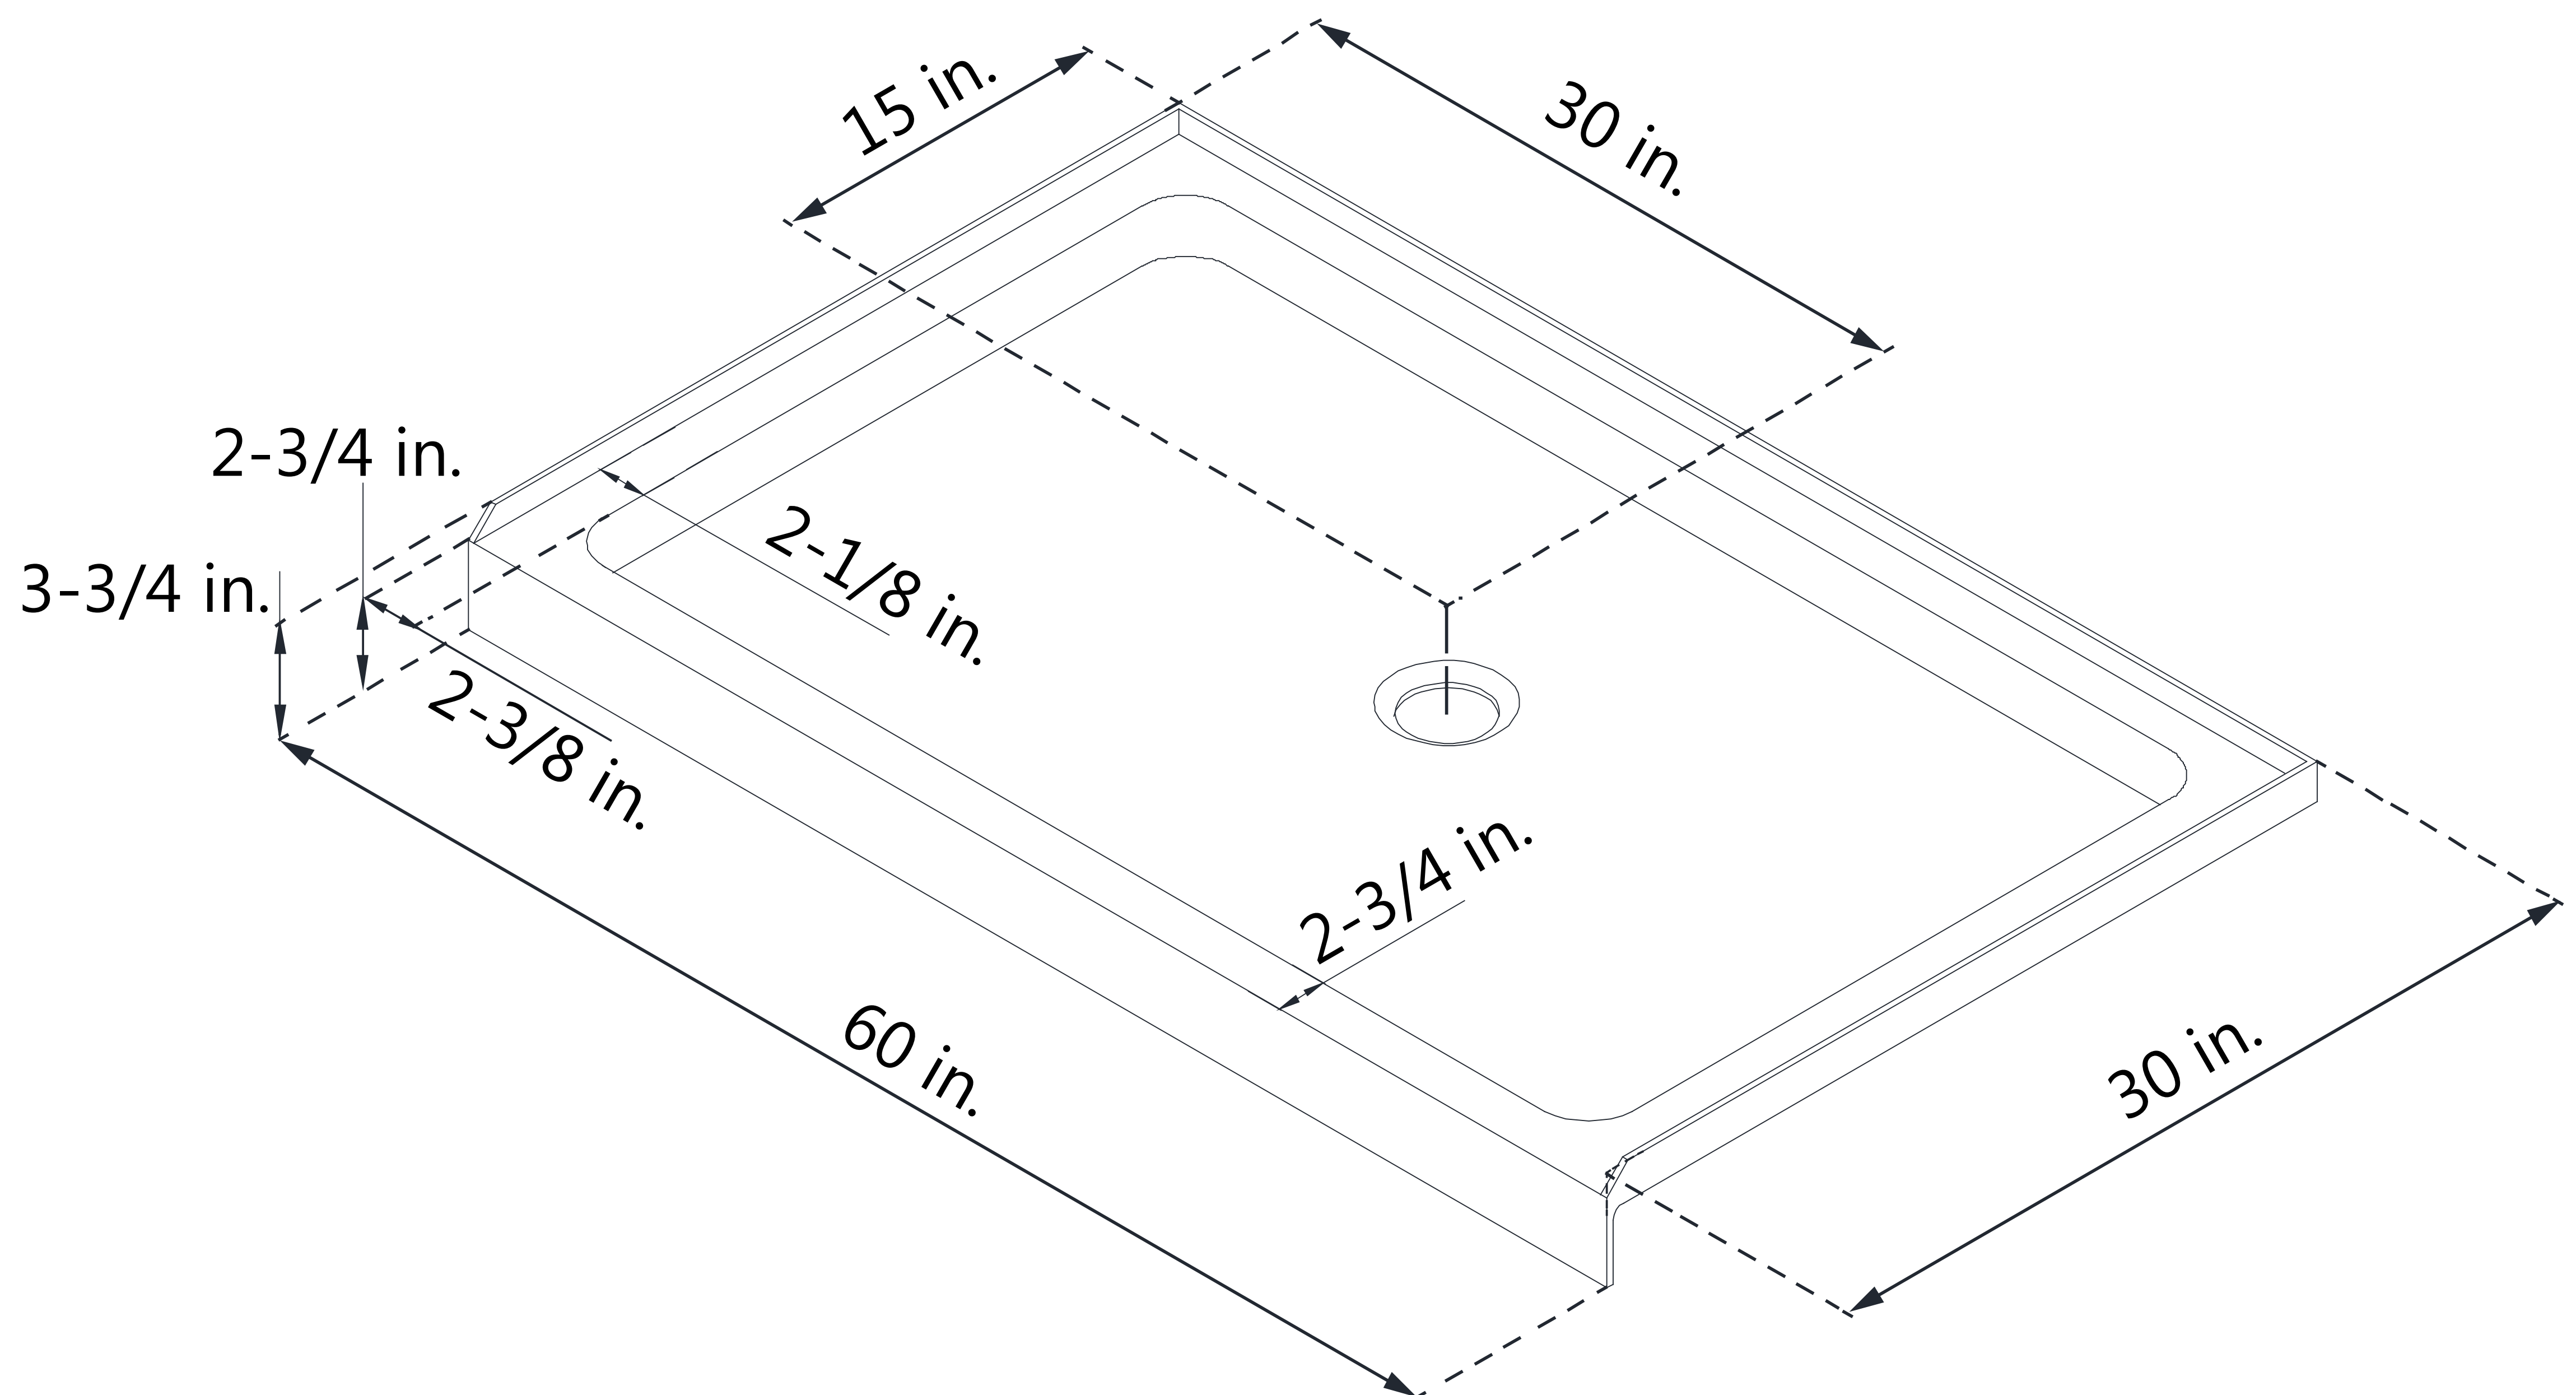

## DLT-1130600

SLIMLINE SHOWERBASE

SINGLE THRESHOLD

**CENTER DRAIN**

### Drain Hole Specs

DreamLine reserves the right to update or modify the hardware or materials pictured without prior notice for the purpose of product improvement and customer satisfaction.