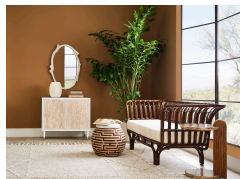

WILDWOOD CHELSEA HOUSE

302779 • Calusa Box - LG

4h x 13w x 9d

Wood

Brown/Natural

Wrapped in dyed abaca rope to create a striking pattern, the Calusa Box - LG is ideal for storage or display. The hinging feature allows for easy access to items inside. Available in three sizes, great for stacking on one another to create a dynamic look on any console or etagere.