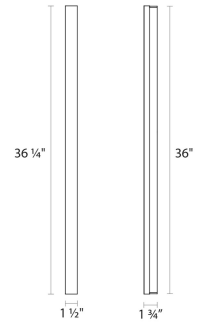

Project:

Spec Sheet

Dimensions

Height:	1.5"
Width:	36.25"
Extends:	1.75"
Minimum Extension:	1.75"
Maximum Extension:	1.75"
Size:	Slim 36"
Canopy/Backplate/Base Depth:	1.5
Canopy/Backplate/Base Height:	36

Electrical Specs

Bulb(s) Included?:	Yes
Bulb 1 Type:	Integral LED
Input Voltage:	120VAC
Wattage:	27
Initial Lumens:	1600
Delivered Lumens:	1306
Color Temperature:	3000K
CRI:	90
Power Supply Type:	Transformer
Power Supply Quantity:	1
Power Supply Location:	Remote
Dimming Type:	ELV
Bulb Max Wattage:	27

Installation

Installation:	Licensed electrician required
Installation Orientation:	Any Orientation

Shipping

Carton 1 L x W x H:	39" X 7" X 7"
Carton 1 Gross Weight:	4 LBS

Shade

Shade 1 Material:	Optical Acrylic
-------------------	-----------------