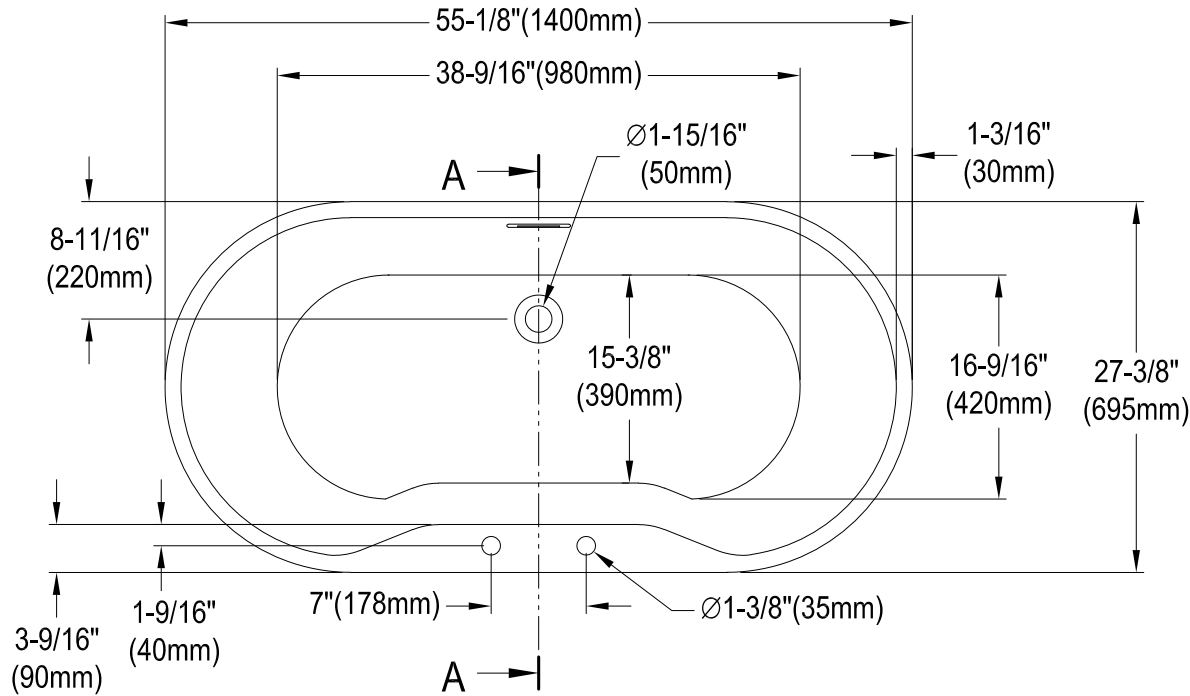

## 55" Freestanding Acrylic Tub With Drain And Deck For Faucet Installation

M14 x 120 (4 pcs)  
M14 x 100 (1 pcs)