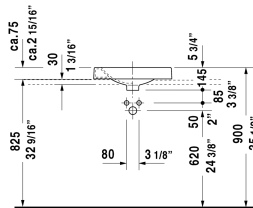

Architec Above-counter basin # 0320500000 / 0320500008 / 0320500009

< 19 5/8" Inch >

Above-counter basin	Dimension	Weight	Order number
ground, without overflow, with faucet deck, hardware included, 19 5/8" Inch			
Colors			
00 White			
Variant			
☒ without faucet hole	19 5/8" x 19 5/8" Inch	27.3 lb	0320500000
● faucet hole on right side	19 5/8" x 19 5/8" Inch	27.3 lb	0320500008
● faucet hole on left side	19 5/8" x 19 5/8" Inch	27.3 lb	0320500009
Infobox			
Soap dispenser hole Ø 1 3/8" right or left available on request, Max. Ø 2 3/4" for lotion tank approved, Not available with WonderGliss			
Slotted waste for washbasins without overflow	2" Inch	0.9 lb	005038
Suitable products			
Vanity unit for console 2 drawers, upper drawer including cut-out for siphon and siphon cover, 23 5/8" x 21 5/8" Inch	23 5/8" x 21 5/8" Inch		XL5415
Vanity unit for console 2 drawers, upper drawer including cut-out for siphon and siphon cover, 23 5/8" x 21 5/8" Inch	23 5/8" x 21 5/8" Inch		DS5315
Vanity unit for console 2 drawers, upper drawer including cut-out for siphon and siphon cover, 24 3/8" x 21 5/8" Inch	24 3/8" x 21 5/8" Inch		LC5815
Vanity unit for console 2 drawers, upper drawer including cut-out for siphon and siphon cover, 23 5/8" x 20 3/8" Inch	23 5/8" x 20 3/8" Inch		VE5615

All drawings contain the necessary measurements which are subject to standard tolerances. They are stated in inch & mm and are non-binding. Exact measurements, in particular for customized installation scenarios, can only be taken from the finished ceramic piece.