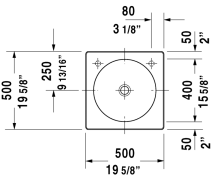

Architec Above-counter basin # 0320500000 / 0320500008 / 0320500009

< 19 5/8" Inch >

Above-counter basin	Dimension	Weight	Order number
ground, without overflow, with faucet deck, hardware included, 19 5/8" Inch			
Colors			
00 White			
Variant			
☒ without faucet hole	19 5/8" x 19 5/8" Inch	27.3 lb	0320500000
● faucet hole on right side	19 5/8" x 19 5/8" Inch	27.3 lb	0320500008
● faucet hole on left side	19 5/8" x 19 5/8" Inch	27.3 lb	0320500009
Infobox			
Soap dispenser hole Ø 1 3/8" right or left available on request, Max. Ø 2 3/4" for lotion tank approved, Not available with WonderGliss			
Slotted waste for washbasins without overflow	2" Inch	0.9 lb	005038
Suitable products			
Vanity unit for console 2 drawers, upper drawer including cut-out for siphon and siphon cover, 23 5/8" x 21 5/8" Inch	23 5/8" x 21 5/8" Inch		XL5415
Vanity unit for console 2 drawers, upper drawer including cut-out for siphon and siphon cover, 23 5/8" x 21 5/8" Inch	23 5/8" x 21 5/8" Inch		DS5315
Vanity unit for console 2 drawers, upper drawer including cut-out for siphon and siphon cover, 24 3/8" x 21 5/8" Inch	24 3/8" x 21 5/8" Inch		LC5815
Vanity unit for console 2 drawers, upper drawer including cut-out for siphon and siphon cover, 23 5/8" x 20 3/8" Inch	23 5/8" x 20 3/8" Inch		VE5615