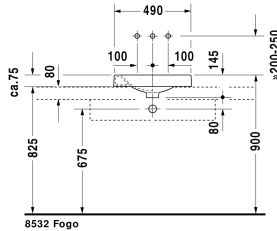

Architec Above-counter basin # 0320500000 / 0320500008 / 0320500009

< 19 5/8" Inch >

Above-counter basin	Dimension	Weight	Order number
ground, without overflow, with faucet deck, hardware included, 19 5/8" Inch			
Colors			
00 White			
Variant			
☒ without faucet hole	19 5/8" x 19 5/8" Inch	27.3 lb	0320500000
● faucet hole on right side	19 5/8" x 19 5/8" Inch	27.3 lb	0320500008
● faucet hole on left side	19 5/8" x 19 5/8" Inch	27.3 lb	0320500009
Infobox			
Soap dispenser hole Ø 1 3/8" right or left available on request, Max. Ø 2 3/4" for lotion tank approved, Not available with WonderGliss			
Slotted waste for washbasins without overflow	2" Inch	0.9 lb	005038
Suitable products			
Vanity unit for console 2 drawers, upper drawer including cut-out for siphon and siphon cover, 23 5/8" x 21 5/8" Inch	23 5/8" x 21 5/8" Inch		XL5415
Vanity unit for console 2 drawers, upper drawer including cut-out for siphon and siphon cover, 23 5/8" x 21 5/8" Inch	23 5/8" x 21 5/8" Inch		DS5315
Vanity unit for console 2 drawers, upper drawer including cut-out for siphon and siphon cover, 24 3/8" x 21 5/8" Inch	24 3/8" x 21 5/8" Inch		LC5815
Vanity unit for console 2 drawers, upper drawer including cut-out for siphon and siphon cover, 23 5/8" x 20 3/8" Inch	23 5/8" x 20 3/8" Inch		VE5615

All drawings contain the necessary measurements which are subject to standard tolerances. They are stated in inch & mm and are non-binding. Exact measurements, in particular for customized installation scenarios, can only be taken from the finished ceramic piece.