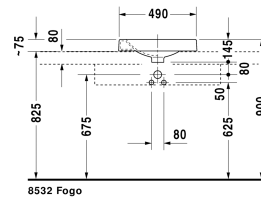

Architec Above-counter basin # 0320500000 / 0320500008 / 0320500009

< 19 5/8" Inch >

Above-counter basin	Dimension	Weight	Order number
ground, without overflow, with faucet deck, hardware included, 19 5/8" Inch			
Colors			
00 White			
Variant			
☒ without faucet hole	19 5/8" x 19 5/8" Inch	27.3 lb	0320500000
● faucet hole on right side	19 5/8" x 19 5/8" Inch	27.3 lb	0320500008
● faucet hole on left side	19 5/8" x 19 5/8" Inch	27.3 lb	0320500009
Infobox			
Soap dispenser hole Ø 1 3/8" right or left available on request, Max. Ø 2 3/4" for lotion tank approved, Not available with WonderGliss			
Slotted waste for washbasins without overflow	2" Inch	0.9 lb	005038
Suitable products			
Vanity unit for console 2 drawers, upper drawer including cut-out for siphon and siphon cover, 23 5/8" x 21 5/8" Inch	23 5/8" x 21 5/8" Inch		XL5415
Vanity unit for console 2 drawers, upper drawer including cut-out for siphon and siphon cover, 23 5/8" x 21 5/8" Inch	23 5/8" x 21 5/8" Inch		DS5315
Vanity unit for console 2 drawers, upper drawer including cut-out for siphon and siphon cover, 24 3/8" x 21 5/8" Inch	24 3/8" x 21 5/8" Inch		LC5815
Vanity unit for console 2 drawers, upper drawer including cut-out for siphon and siphon cover, 23 5/8" x 20 3/8" Inch	23 5/8" x 20 3/8" Inch		VE5615