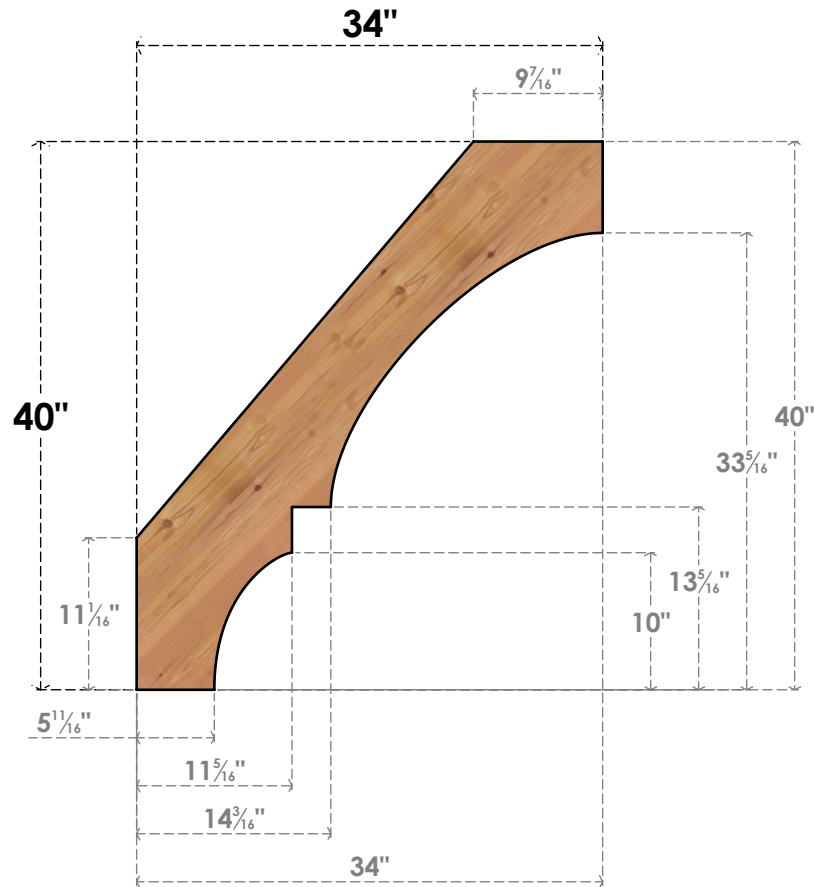

BRC06X34X40BOA00SWR

5 1/2"W X 34"D X 40"H BALBOA SMOOTH BRACE, WESTERN RED CEDAR

SIDE

FRONT

EKENA MILLWORK
 2300 WEST MAIN ST.
 CLARKSVILLE, TX 75426
 TOLL FREE: 866-607-0453
 WWW.EKENAMILLWORK.COM

NOTES

1. INSTALLATION TO BE COMPLETED IN ACCORDANCE WITH MANUFACTURER'S SPECIFICATIONS.
2. DRAWING MAY NOT BE TO SCALE
3. THIS DRAWING IS INTENDED FOR DESIGN AND PLANNING PURPOSES ONLY.
4. ALL INFORMATION CONTAINED HEREIN WAS CURRENT AT THE TIME OF DEVELOPMENT BUT MUST BE REVIEWED AND APPROVED BY THE PRODUCT MANUFACTURER TO BE CONSIDERED ACCURATE.
5. PRODUCTS ARE NOT KILN DRIED. THIS ITEM IS UNIQUE AND WILL CONTAIN THE NATURAL VARIATIONS THAT THE WOOD SPECIES OFFERS. THIS MAY RESULT IN VARIATIONS UP TO 1/4"