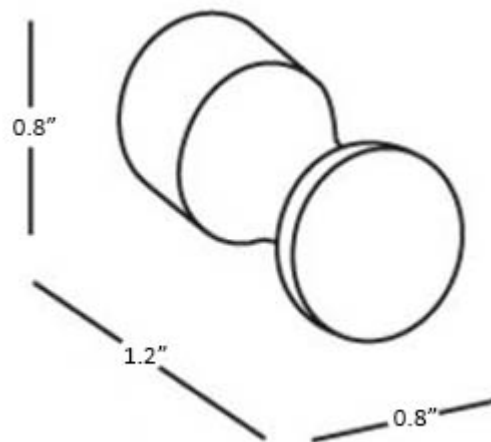

Features

- Double bathroom hook
- Polished chrome
- Solid brass base

Hotellerie A05610

SKU# | Option:

- Hotellerie A05610 | Polished chrome

Finishes

<p>Collection Hotellerie</p>	<p>Model Hotellerie A05610</p>	<p>Dimensions Metric <i>1 inch = 2.54 cm</i> <i>1 inch = 25.4 mm</i></p>	 <p>1051 Lea Drive - Collegeville, PA 19426 Tel. 215 513 9400 - Fax 610 831 0215 www.wsbatchcollections.com - info@wsbatchcollections.com</p>
---	---	--	---

Product Specs Sheets

Collection
Hotellerie

Model |
Hotellerie A05610

Dimensions Metric

1 inch = 2.54 cm
1 inch = 25.4 mm

WS[®]
BATH
COLLECTIONS

1051 Lea Drive - Collegeville, PA 19426
Tel. 215 513 9400 - Fax 610 831 0215
www.ws bathcollections.com - info@ws bathcollections.com