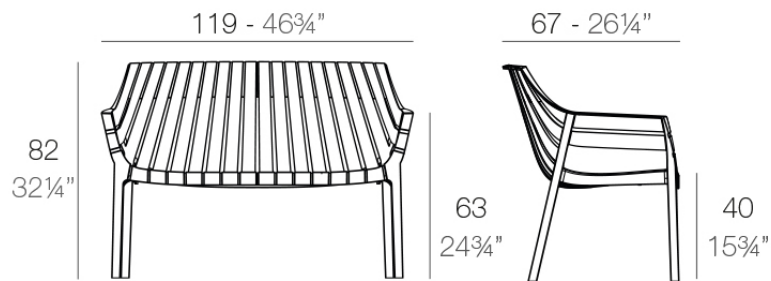

Info

Description

Made of injected polypropylene with fiber glass. Stackable. Available in several colors. Item suitable for indoor and outdoor use.

Weight: 12.36 Kg

SPRITZ Sofá
SPRITZ Sofa

Finishes

finishes