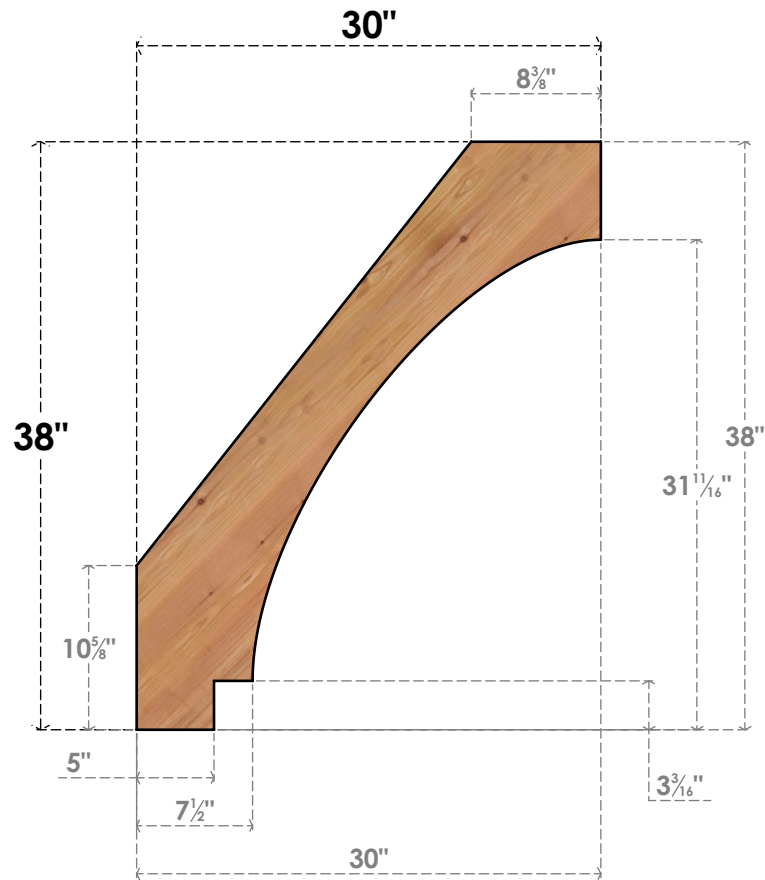

# BRC06X30X38IMP00SWR

5 1/2"W X 30"D X 38"H IMPERIAL SMOOTH BRACE, WESTERN RED CEDAR

**SIDE**

**FRONT**

EKENA MILLWORK  
 2300 WEST MAIN ST.  
 CLARKSVILLE, TX 75426  
 TOLL FREE: 866-607-0453  
 WWW.EKENAMILLWORK.COM