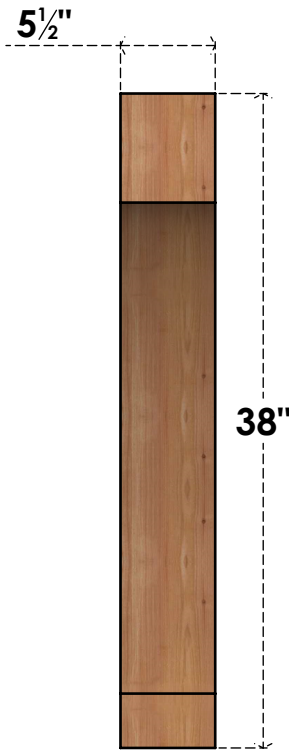

# BRC06X30X38IMP00SWR

5 1/2"W X 30"D X 38"H IMPERIAL SMOOTH BRACE, WESTERN RED CEDAR

**SIDE**

**FRONT**

EKENA MILLWORK  
 2300 WEST MAIN ST.  
 CLARKSVILLE, TX 75426  
 TOLL FREE: 866-607-0453  
 WWW.EKENAMILLWORK.COM

**NOTES**

1. INSTALLATION TO BE COMPLETED IN ACCORDANCE WITH MANUFACTURER'S SPECIFICATIONS.
2. DRAWING MAY NOT BE TO SCALE
3. THIS DRAWING IS INTENDED FOR DESIGN AND PLANNING PURPOSES ONLY.
4. ALL INFORMATION CONTAINED HEREIN WAS CURRENT AT THE TIME OF DEVELOPMENT BUT MUST BE REVIEWED AND APPROVED BY THE PRODUCT MANUFACTURER TO BE CONSIDERED ACCURATE.
5. PRODUCTS ARE NOT KILN DRIED. THIS ITEM IS UNIQUE AND WILL CONTAIN THE NATURAL VARIATIONS THAT THE WOOD SPECIES OFFERS. THIS MAY RESULT IN VARIATIONS UP TO 1/4"