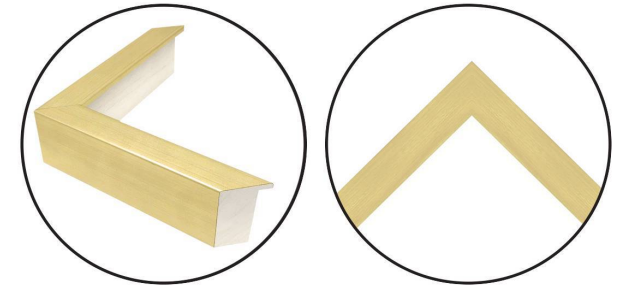

WENDOVER ART GROUP

ITEM NUMBER : **WMS0220**

TITLE : **Indigo Columns 2**

OUTWARD DIMENSION (W X H) : **23" x 23"**

FRAME (WIDTH X DEPTH) : **MC2387 | 0.75" x 2.13"**

FRAME FINISH : **Standard Frame**

Bright Gold

DESCRIPTION :

**Giclee on Watercolor Paper, Deckled and Floated on Mat,
with Gold Artist Clips**