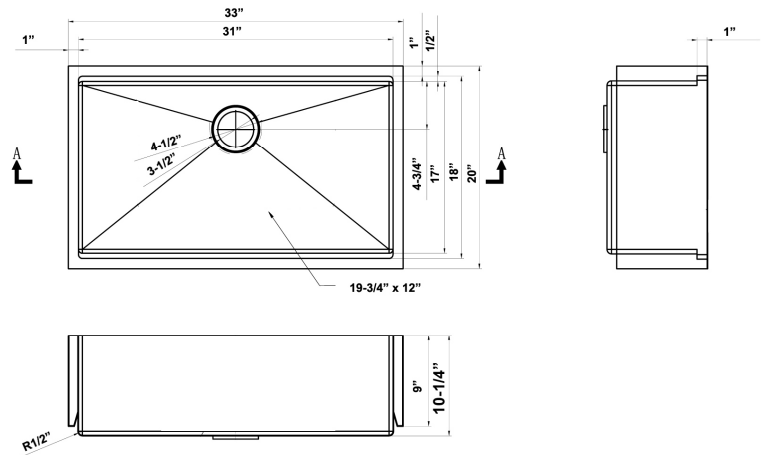

33" BAILEY FARMER SINK WITH LEDGE

Cat.No.
FSSSB2044L-SS

W: 33"
D: 20"
H: 10-1/4"

Top-view

***Please do NOT cut hole without template or actual product.**

Interior Dimensions:

Basin Interior: 31" W x 18"D
Basin Depth: 10"
Drain to exterior of sink: 6-3/8"
Drain to interior of sink: 4-5/8"

Features:

- ▶ Single bowl farmer sink with ledge
- ▶ Solid 16 gauge, 304 grade metal construction
- ▶ Tight radius corners
- ▶ Easy maintenance with matte finish
- ▶ Template included
- ▶ Insulated for sound reduction
- ▶ Rim width is 1"
- ▶ Drain is 3-1/2"
- ▶ Wire grid available to purchase separately,
FSSSB2044L-Wire

Finish:

SS Stainless Steel

Dimensions of fixture are nominal and may vary within the range of tolerances established by ANSI Standard A112.19.2. Dimensions and specifications subject to change without notice.